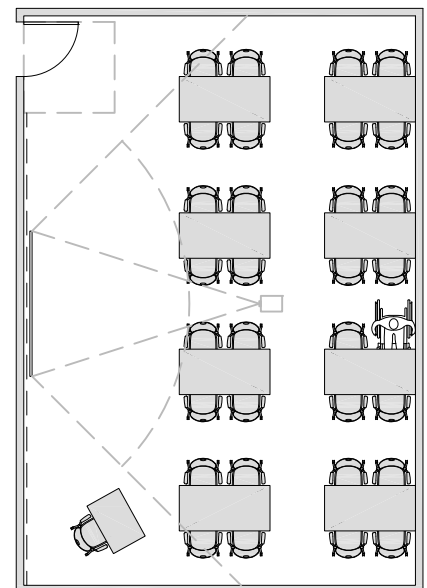

756 ASF / 30 STATIONS = 25.2 ASF/STATION
60" x 24" TABLES

GROUPWORK/DESIGN

OCCUPANCY: 21-32

735 ASF / 32 STATIONS = 23 ASF/STATION
60" x 18" TABLES

822 ASF / 32 STATIONS = 26 ASF/STATION
60" x 24" TABLES

695 ASF / 32 STATIONS = 22 ASF/STATION
60" x 30" TABLES