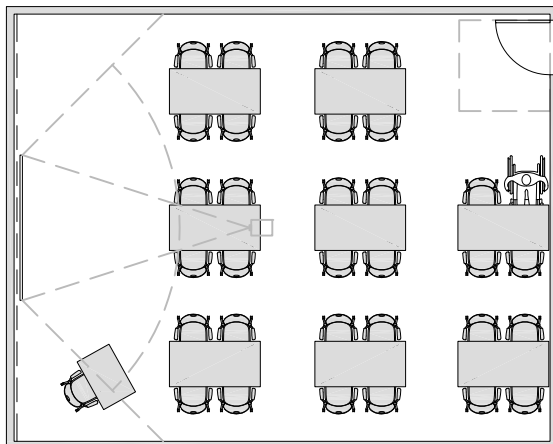

756 ASF / 30 STATIONS = 25.2 ASF/STATION
60" x 24" TABLES

GROUPWORK/DESIGN

OCCUPANCY: 21-32

735 ASF / 32 STATIONS = 23 ASF/STATION
60" x 18" TABLES

822 ASF / 32 STATIONS = 26 ASF/STATION
60" x 24" TABLES

695 ASF / 32 STATIONS = 22 ASF/STATION
60" x 30" TABLES