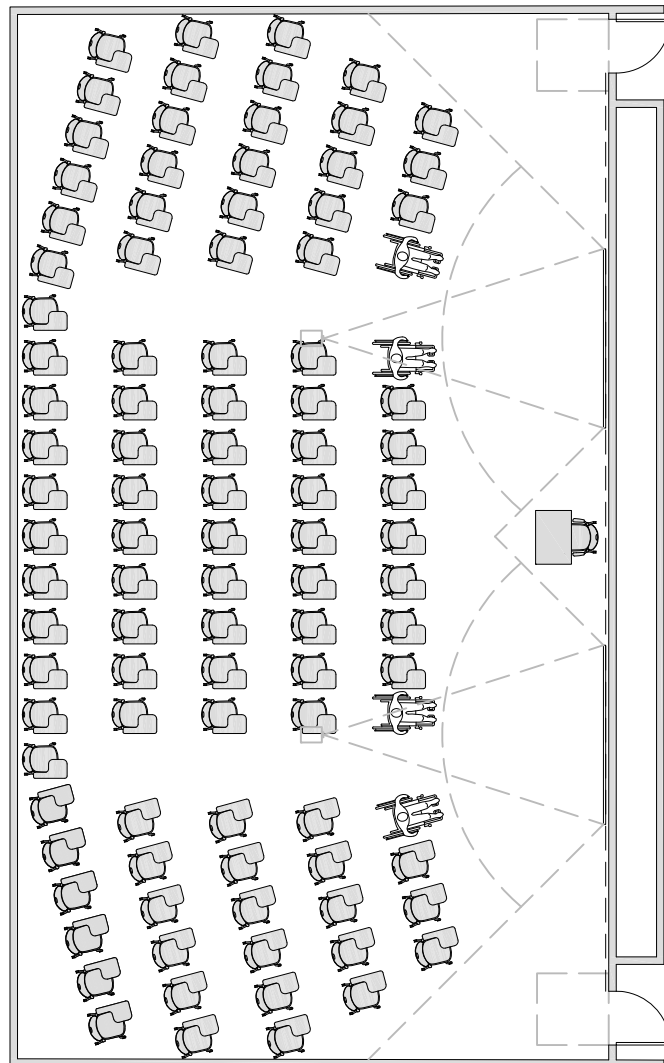

945 ASF / 48 STATIONS = 20 ASF/STATION
TABLET ARM CHAIRS

1,020 ASF / 50 STATIONS = 20.4 ASF/STATION
TABLET ARM CHAIRS

1,065 ASF / 48 STATIONS = 22 ASF/STATION
TABLET ARM CHAIRS (NODE CHAIR)

LECTURE - Theater Seating

OCCUPANCY: 51-100

1,095 ASF / 101 STATIONS = 11 ASF/STATION
THEATER SEATING

1,088 ASF / 106 STATIONS = 10.3 ASF/STATION
THEATER SEATING

LECTURE - Tables & Chairs

OCCUPANCY: 51-100

2,000 ASF / 98 STATIONS = 20.4 ASF/STATION
60" x 24" TABLES

LECTURE - Tablet Arm Chairs

OCCUPANCY: 51-100

1,925 ASF / 101 STATIONS = 19 ASF/STATION
TABLET ARM CHAIRS

GROUPWORK/DESIGN

OCCUPANCY: 51-100

2,240 ASF / 104 STATIONS = 21.5 ASF/STATION
60" x 24" TABLES

2,450 ASF / 102 STATIONS = 24 ASF/STATION
60" DIA. TABLE