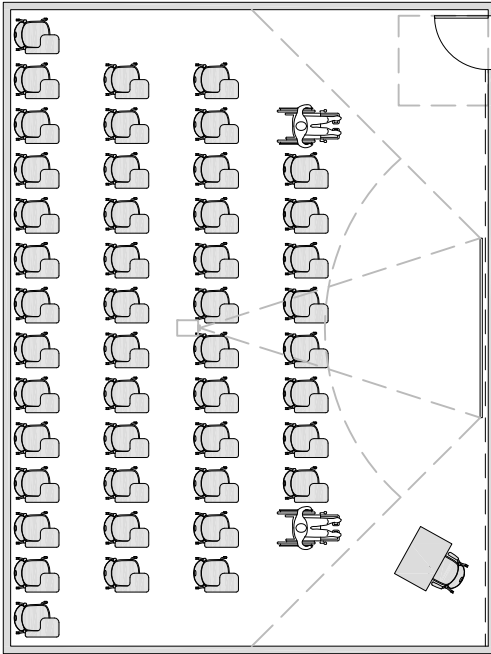

LECTURE - Tablet Arm Chairs

OCCUPANCY: 33-50

945 ASF / 48 STATIONS = 20 ASF/STATION
TABLET ARM CHAIRS