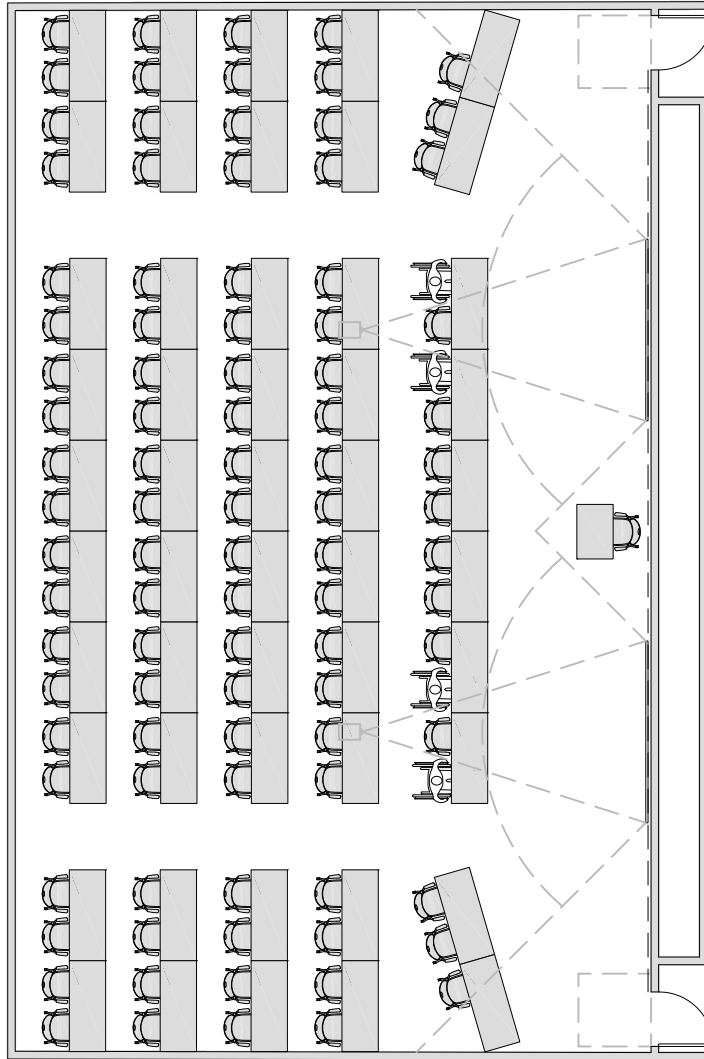

OCCUPANCY: 51-100

1,095 ASF / 101 STATIONS = 11 ASF/STATION
THEATER SEATING

1,088 ASF / 106 STATIONS = 10.3 ASF/STATION
THEATER SEATING

LECTURE - Tables & Chairs

OCCUPANCY: 51-100

2,000 ASF / 98 STATIONS = 20.4 ASF/STATION
60" x 24" TABLES

LECTURE - Tablet Arm Chairs

OCCUPANCY: 51-100

1,925 ASF / 101 STATIONS = 19 ASF/STATION
TABLET ARM CHAIRS

GROUPWORK/DESIGN

OCCUPANCY: 51-100

2,240 ASF / 104 STATIONS = 21.5 ASF/STATION
60" x 24" TABLES

2,450 ASF / 102 STATIONS = 24 ASF/STATION
60" DIA. TABLE