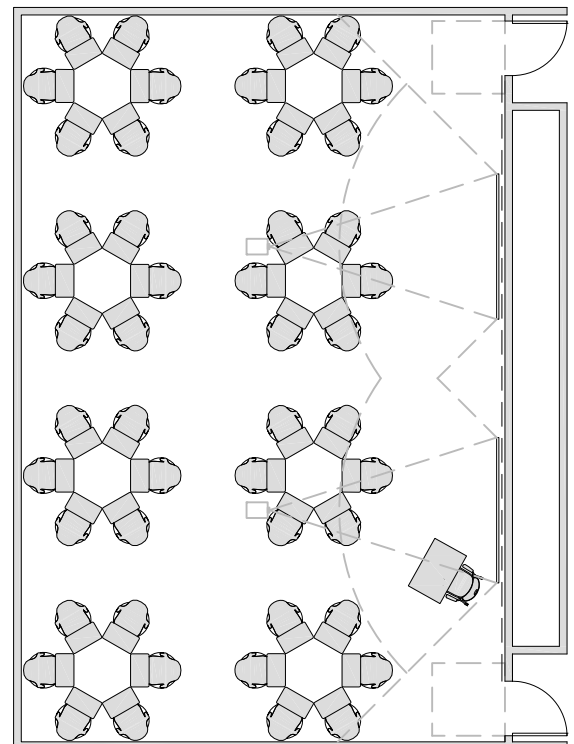

1,065 ASF / 48 STATIONS = 22 ASF/STATION
TABLET ARM CHAIRS (NODE CHAIR)