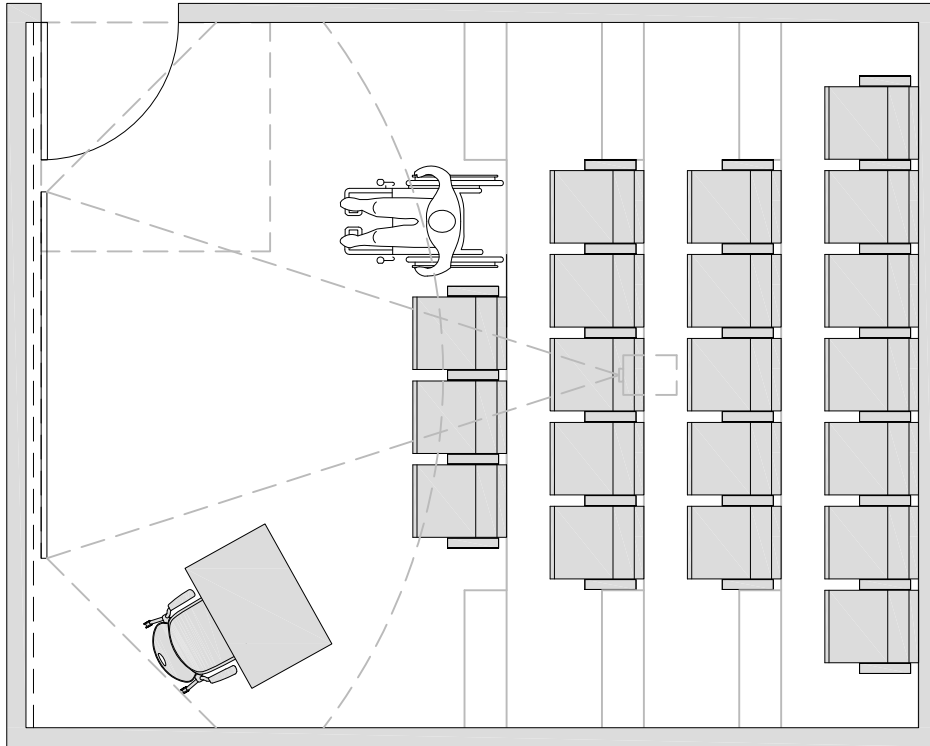

Cornell University

Instructional Space Layout Examples

October, 2016

494 ASF / 18 STATIONS = 27.4 ASF/STATION
60" x 24" TABLES

Table of Contents

Room Size	Page
Occupancy 1 - 20	3
Occupancy 21 - 32	10
Occupancy 33 - 50	17
Occupancy 51 - 100	23
Occupancy 101 - 150	29

LECTURE - Theater Seating

OCCUPANCY: 1-20

300 ASF / 21 STATIONS = 14.3 ASF/STATION
THEATER SEATING

240 ASF / 20 STATIONS = 12 ASF/STATION
THEATER SEATING

LECTURE - Tables & Chairs

OCCUPANCY: 1-20

465 ASF / 18 STATIONS = 26 ASF/STATION
60" x 18" TABLES