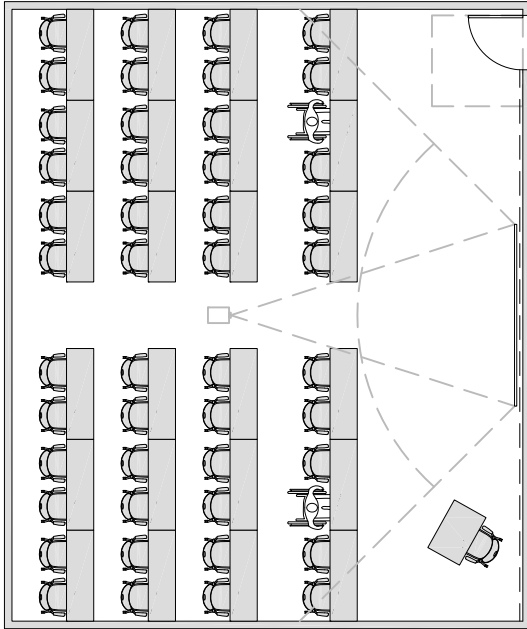

1,025 ASF / 32 STATIONS = 32 ASF/STATION
TABLET CHAIRS - SIMILAR TO "NODE"

900 ASF / 32 STATIONS = 28 ASF/STATION
TABLET ARM CHAIRS

LECTURE - Theater Seating

OCCUPANCY: 33-50

595 ASF / 51 STATIONS = 11.6 ASF/STATION
THEATER SEATING

LECTURE - Tables & Chairs

OCCUPANCY: 33-50

945 ASF / 48 STATIONS = 20 ASF/STATION
60" x 18" TABLES

1,050 ASF / 50 STATIONS = 21 ASF/STATION
60" x 18" TABLES

1,015 ASF / 48 STATIONS = 21 ASF/STATION
60" x 24" TABLES