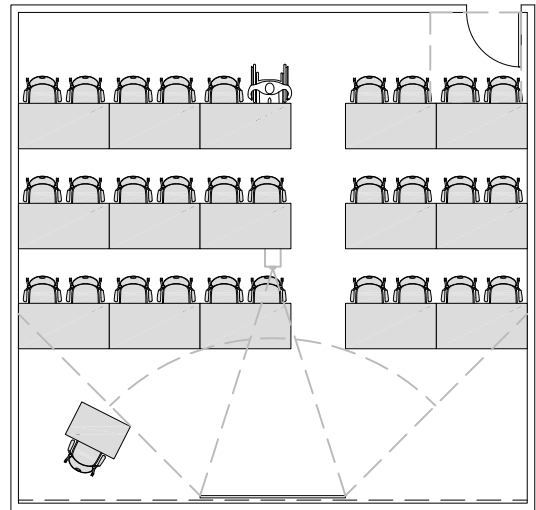

445 ASF / 33 STATIONS = 13.5 ASF/STATION
THEATER SEATING

LECTURE - Tables & Chairs

OCCUPANCY: 21-32

700 ASF / 30 STATIONS = 23.3 ASF/STATION
60" x 24" TABLES

780 ASF / 32 STATIONS = 24.4 ASF/STATION
60" x 30" TABLES

837 ASF / 30 STATIONS = 28 ASF/STATION
60" x 30" TABLES

756 ASF / 30 STATIONS = 25.2 ASF/STATION
60" x 24" TABLES

LECTURE - Tablet Arm Chairs

OCCUPANCY: 21-32

700 ASF / 32 STATIONS = 22 ASF/STATION
TABLET ARM CHAIRS