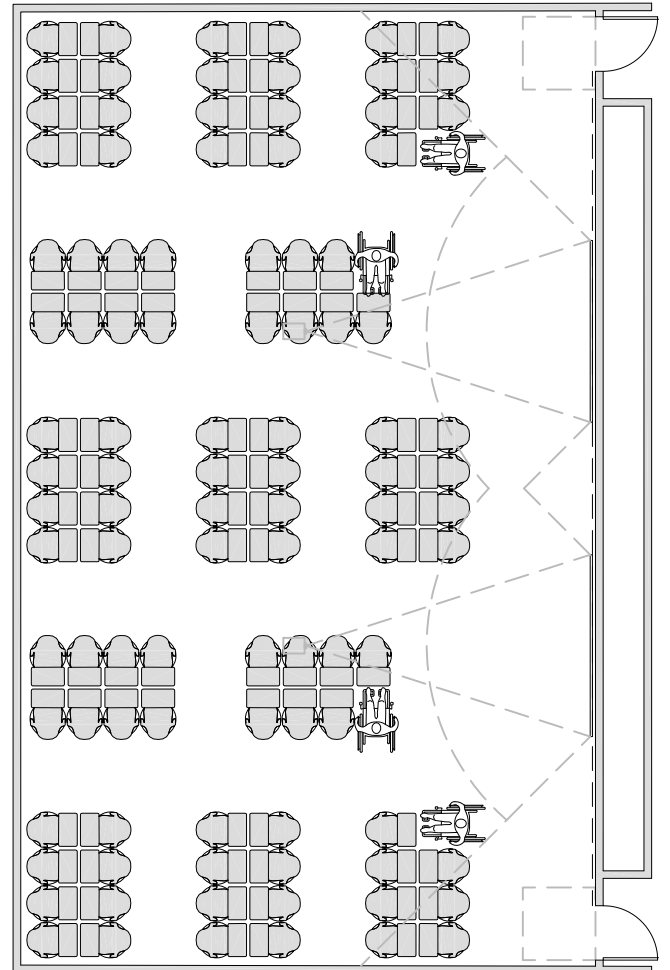

GROUPWORK/DESIGN

OCCUPANCY: 51-100

2,400 ASF / 102 STATIONS = 23.5 ASF/STATION
TABLET ARM CHAIRS (NODE)

2,450 ASF / 102 STATIONS = 24 ASF/STATION
60" DIA. TABLE

DISCUSSION - Flexible Groups

OCCUPANCY: 51-100

2,400 ASF / 102 STATIONS = 23.5 ASF/STATION
TABLET ARM CHAIRS (NODE)

1,660 ASF / 104 STATIONS = 16 ASF/STATION
TABLET ARM CHAIRS (NODE)

LECTURE - Theater Seating

OCCUPANCY: 101-150

1,450 ASF / 151 STATIONS = 10.6 ASF/STATION
THEATER SEATING