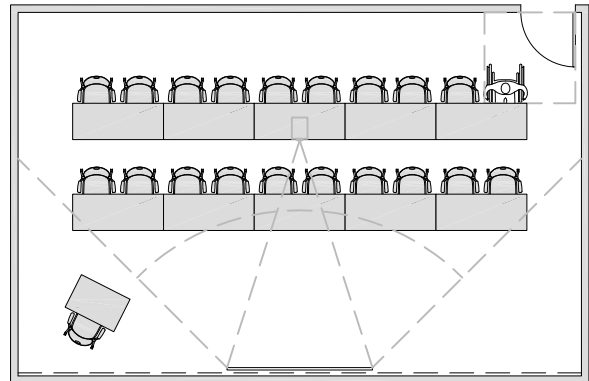

620 ASF / 20 STATIONS = 31 ASF/STATION
60" x 24" TABLES