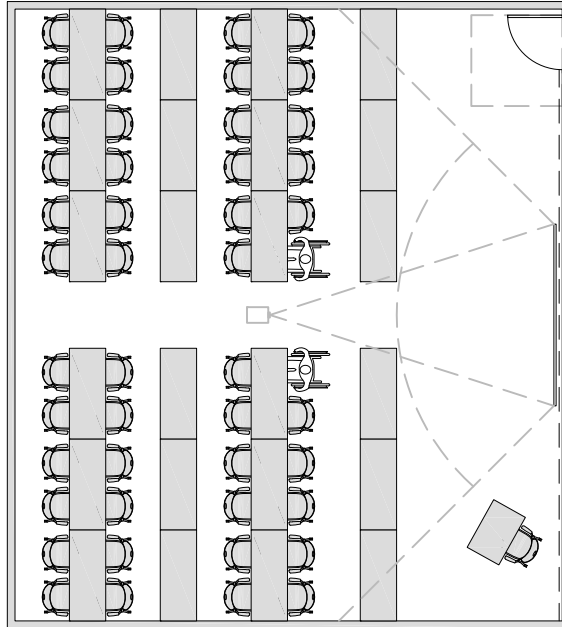

LECTURE - Tables & Chairs

OCCUPANCY: 33-50

945 ASF / 48 STATIONS = 20 ASF/STATION
60" x 18" TABLES

1,050 ASF / 50 STATIONS = 21 ASF/STATION
60" x 18" TABLES

1,015 ASF / 48 STATIONS = 21 ASF/STATION
60" x 24" TABLES

1,135 ASF / 50 STATIONS = 22.7 ASF/STATION
60" x 18" TABLES

LECTURE - Tablet Arm Chairs

OCCUPANCY: 33-50

945 ASF / 48 STATIONS = 20 ASF/STATION
TABLET ARM CHAIRS

1,020 ASF / 50 STATIONS = 20.4 ASF/STATION
TABLET ARM CHAIRS

980 ASF / 50 STATIONS = 19.6 ASF/STATION
TABLET ARM CHAIRS

LECTURE - Lecture + Active Learning OCCUPANCY: 33-50

1,015 ASF / 48 STATIONS = 21 ASF/STATION
60" x 24" TABLES

1,135 ASF / 50 STATIONS = 22.7 ASF/STATION
60" x 24" TABLES