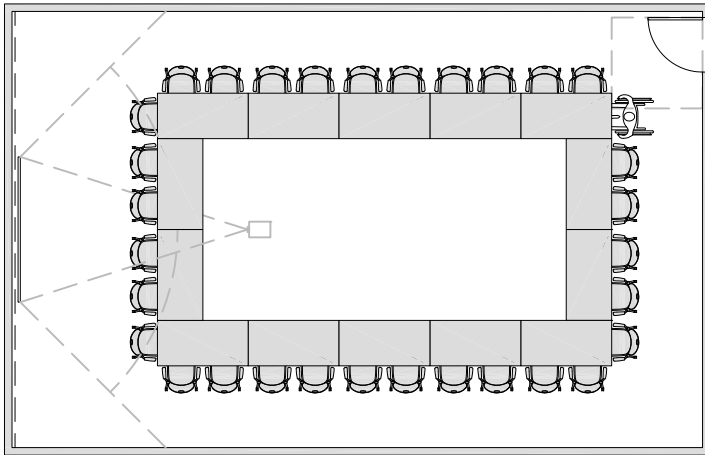

SEMINAR

OCCUPANCY: 21-32

915 ASF / 31 STATIONS = 29.5 ASF/STATION
60" x 30" TABLES