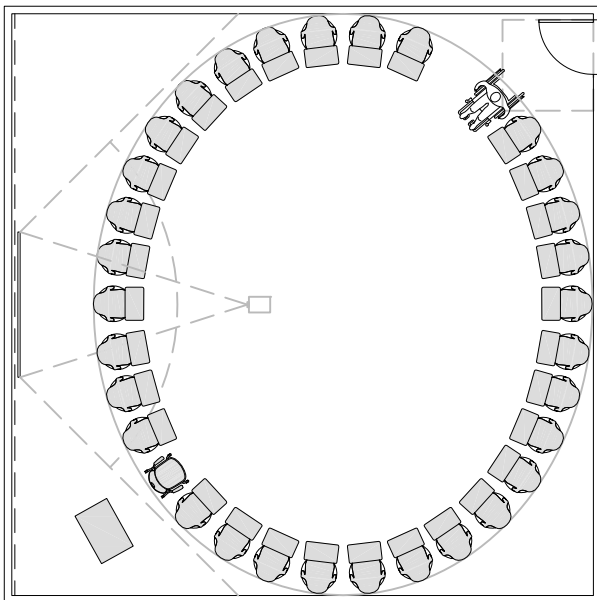

760 ASF / 33 STATIONS = 23 ASF/STATION
60" x 24" TABLES

DISCUSSION - Flexible Groups

OCCUPANCY: 21-32

730 ASF / 32 STATIONS = 22.8 ASF/STATION
TABLET ARM CHAIRS

730 ASF / 32 STATIONS = 22.8 ASF/STATION
TABLET ARM CHAIRS

1,025 ASF / 32 STATIONS = 32 ASF/STATION
TABLET CHAIRS - SIMILAR TO "NODE"

900 ASF / 32 STATIONS = 28 ASF/STATION
TABLET ARM CHAIRS

LECTURE - Theater Seating

OCCUPANCY: 33-50

595 ASF / 51 STATIONS = 11.6 ASF/STATION
THEATER SEATING