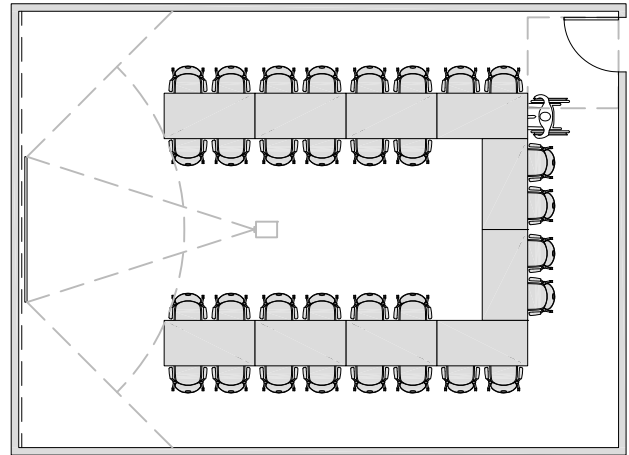

790 ASF / 32 STATIONS = 25 ASF/STATION
60" x 30" TABLES