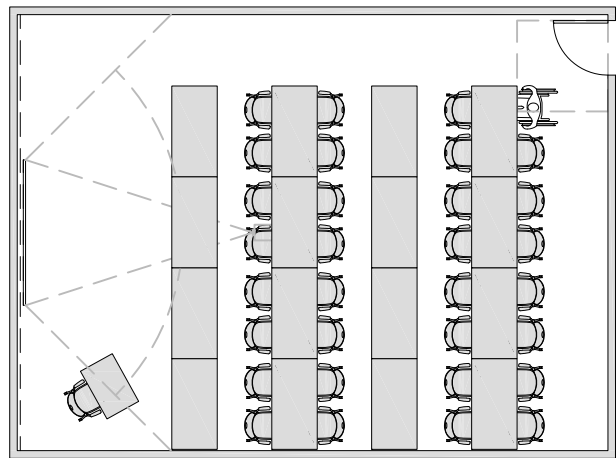

780 ASF / 32 STATIONS = 24.4 ASF/STATION
60" x 30" TABLES