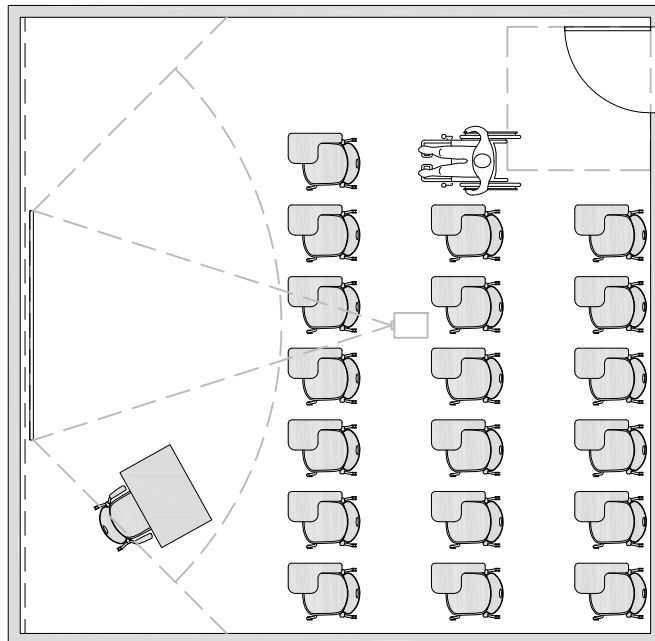

635 ASF / 20 STATIONS = 32 ASF/STATION
60" x 30" TABLES

532 ASF / 20 STATIONS = 26.6 ASF/STATION
60" x 18" TABLES

560 ASF / 20 STATIONS = 28 ASF/STATION
60" x 24" TABLES

LECTURE - Tablet Arm Chairs

OCCUPANCY: 1-20

473 ASF / 19 STATIONS = 25 ASF/STATION
TABLET ARM CHAIRS

503 ASF / 20 STATIONS = 26.6 ASF/STATION
60" x 18" TABLES

LECTURE - Lecture + Active Learning OCCUPANCY: 1-20

494 ASF / 18 STATIONS = 27.4 ASF/STATION
60" x 24" TABLES