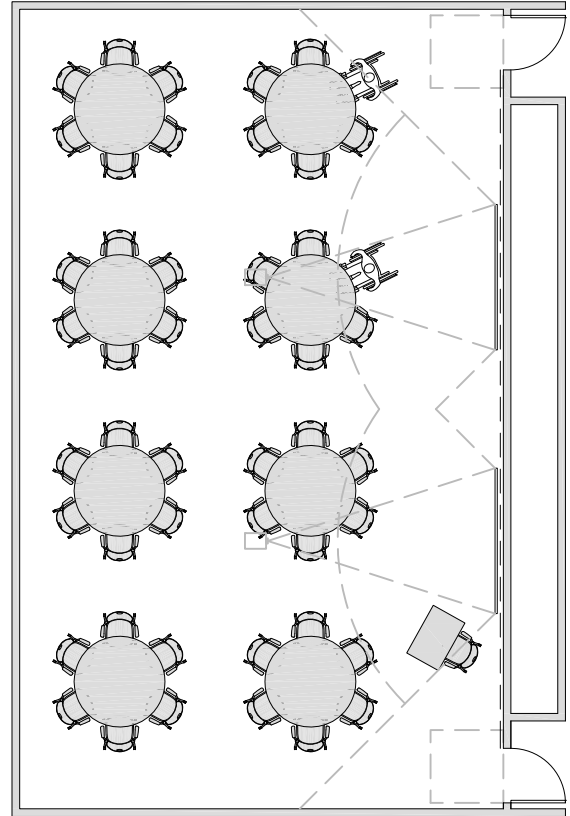

1,170 ASF / 48 STATIONS = 24.4 ASF/STATION
60" DIA. TABLES