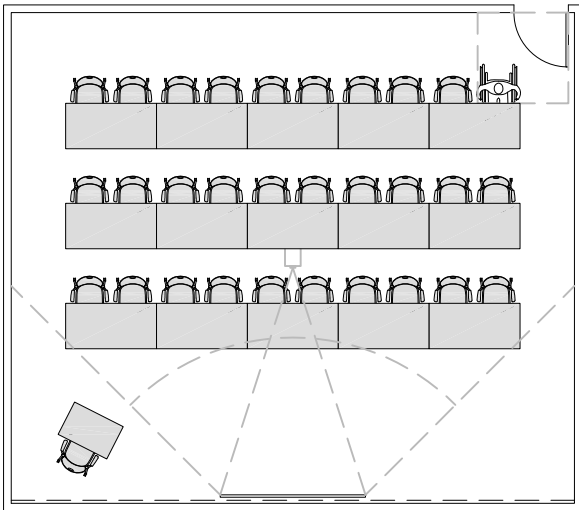

445 ASF / 33 STATIONS = 13.5 ASF/STATION
THEATER SEATING

LECTURE - Tables & Chairs

OCCUPANCY: 21-32

700 ASF / 30 STATIONS = 23.3 ASF/STATION
60" x 24" TABLES

780 ASF / 32 STATIONS = 24.4 ASF/STATION
60" x 30" TABLES