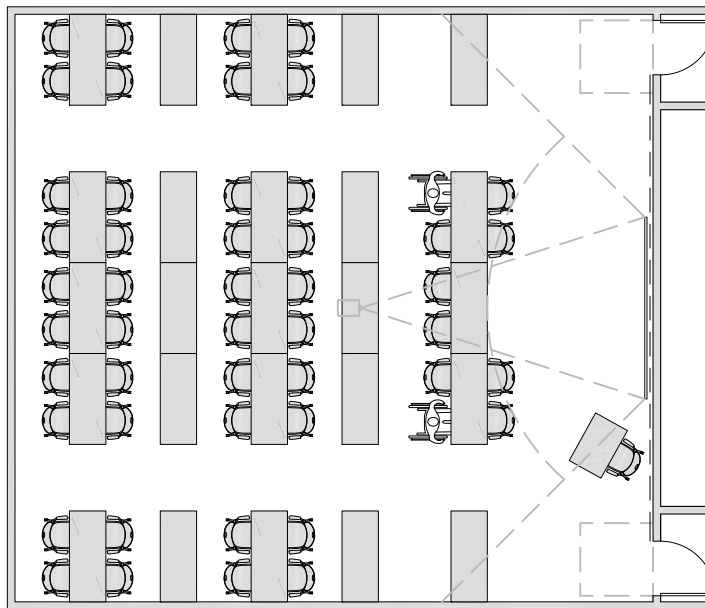

1,135 ASF / 50 STATIONS = 22.7 ASF/STATION
60" x 24" TABLES