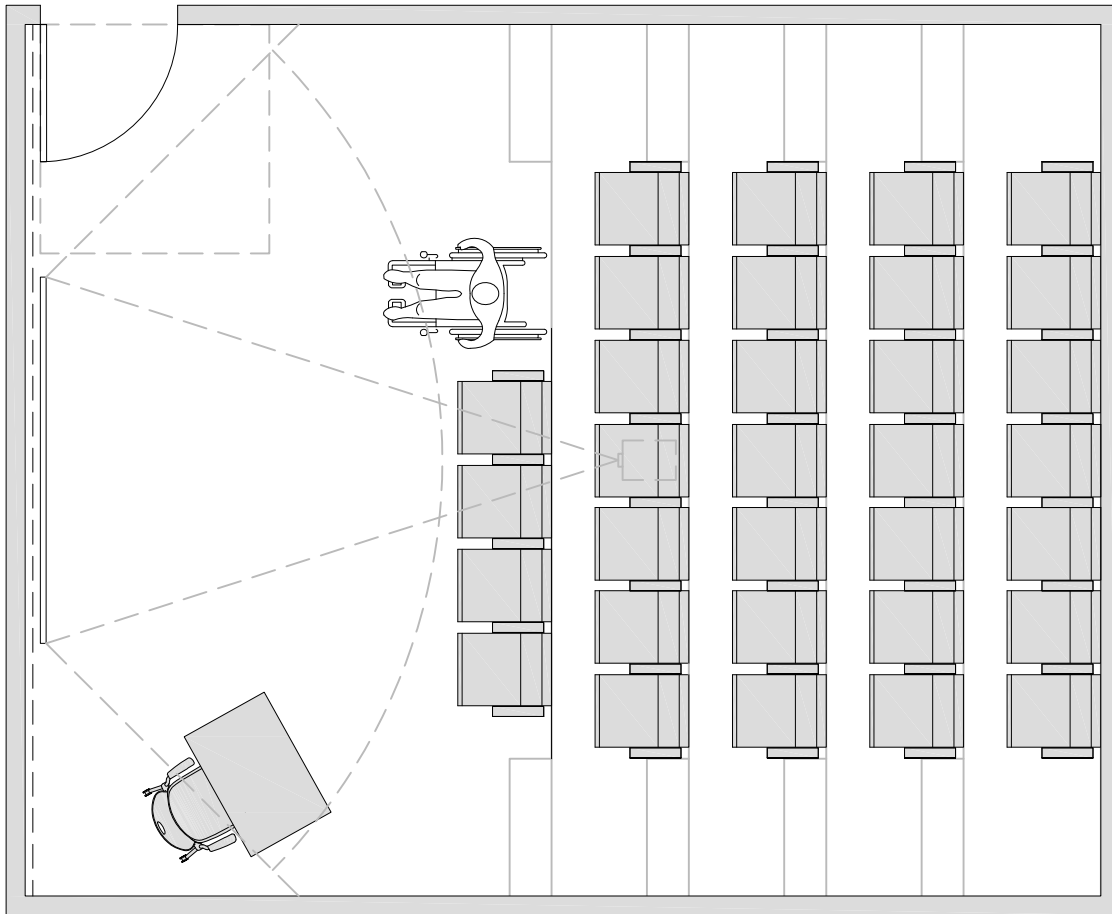

OCCUPANCY: 1-20

517 ASF / 20 STATIONS = 26 ASF/STATION
TABLET ARM CHAIRS

473 ASF / 19 STATIONS = 25 ASF/STATION
TABLET ARM CHAIRS

517 ASF / 20 STATIONS = 26 ASF/STATION
TABLET ARM CHAIRS

505 ASF / 19 STATIONS = 26.5 ASF/STATION
TABLET ARM CHAIRS (NODE CHAIRS)

445 ASF / 33 STATIONS = 13.5 ASF/STATION
THEATER SEATING

LECTURE - Tables & Chairs

OCCUPANCY: 21-32

700 ASF / 30 STATIONS = 23.3 ASF/STATION
60" x 24" TABLES

780 ASF / 32 STATIONS = 24.4 ASF/STATION
60" x 30" TABLES