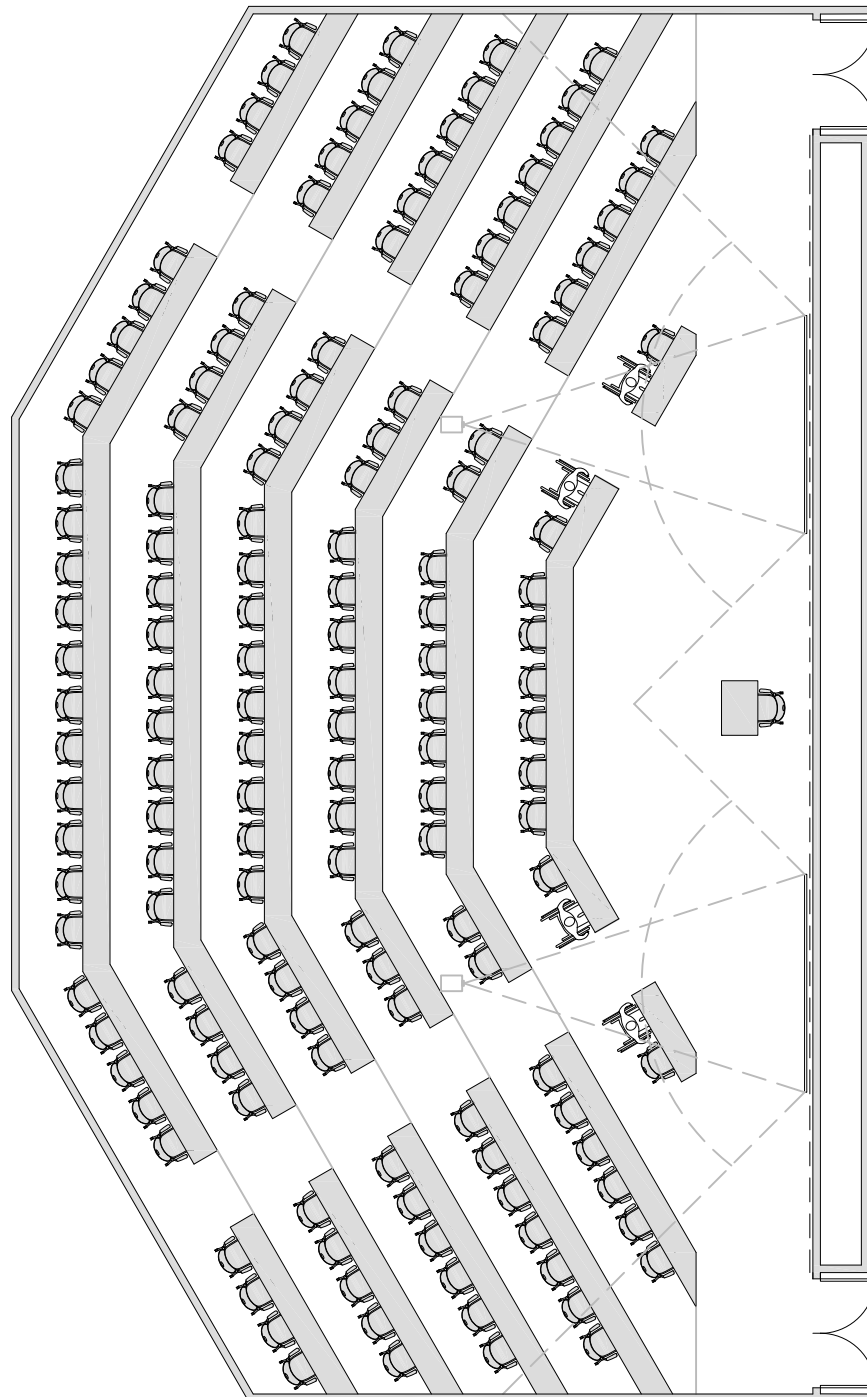

LECTURE - Tables & Chairs

OCCUPANCY: 101-150

1,890 ASF / 98 STATIONS = 19.3 ASF/STATION
60" x 18" TABLES

LECTURE - Tables & Chairs

OCCUPANCY: 101-150

3,030 ASF / 151 STATIONS = 20 ASF/STATION
60" x 18" FIXED TABLES (TIERED)