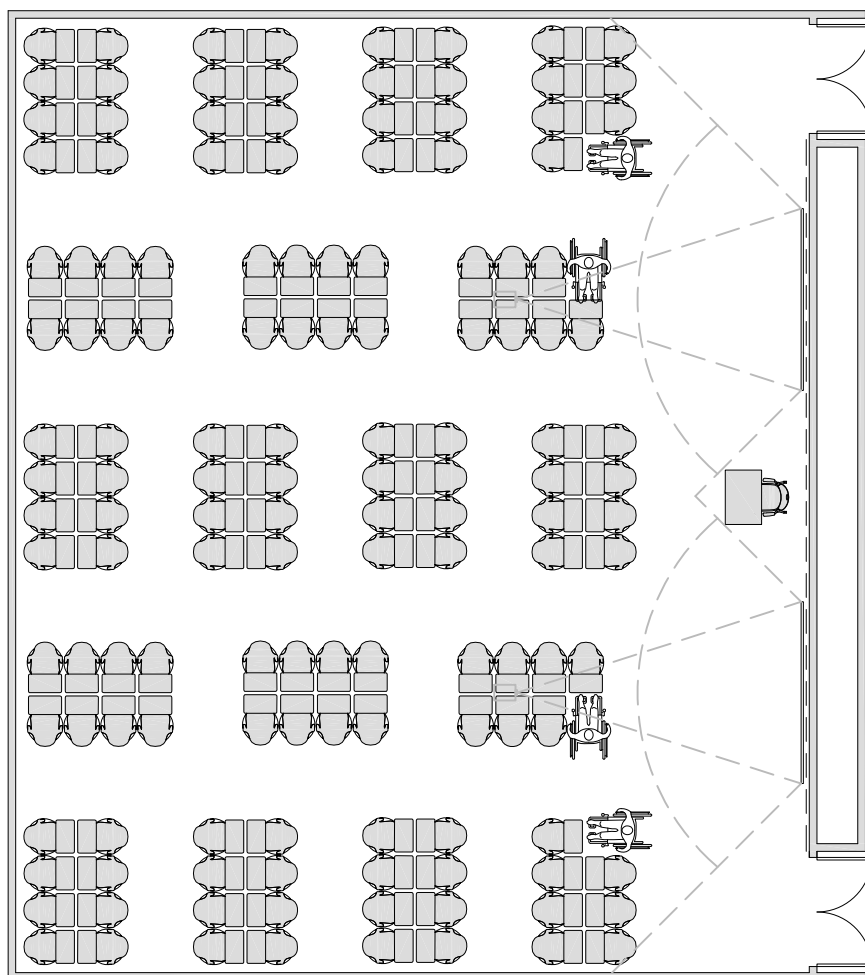

DISCUSSION - Flexible Groups

OCCUPANCY: 101-150

2,290 ASF / 144 STATIONS = 16 ASF/STATION
TABLET ARM CHAIRS (NODE)