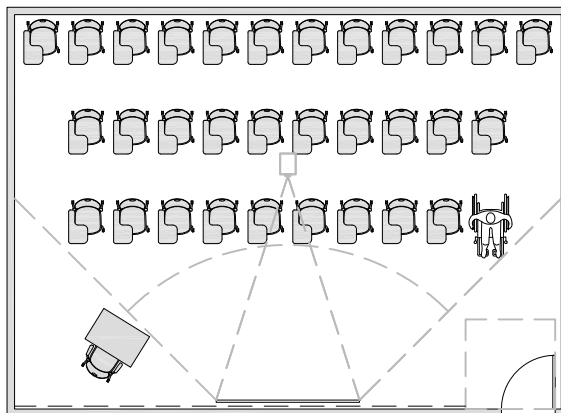

445 ASF / 33 STATIONS = 13.5 ASF/STATION
THEATER SEATING

LECTURE - Tables & Chairs

OCCUPANCY: 21-32

700 ASF / 30 STATIONS = 23.3 ASF/STATION
60" x 24" TABLES

780 ASF / 32 STATIONS = 24.4 ASF/STATION
60" x 30" TABLES

837 ASF / 30 STATIONS = 28 ASF/STATION
60" x 30" TABLES

756 ASF / 30 STATIONS = 25.2 ASF/STATION
60" x 24" TABLES

LECTURE - Tablet Arm Chairs

OCCUPANCY: 21-32

700 ASF / 32 STATIONS = 22 ASF/STATION
TABLET ARM CHAIRS

655 ASF / 32 STATIONS = 20.5 ASF/STATION
TABLET ARM CHAIRS

670 ASF / 32 STATIONS = 21 ASF/STATION
TABLET ARM CHAIRS

LECTURE - Lecture + Active Learning OCCUPANCY: 21-32

745 ASF / 32 STATIONS = 23.3 ASF/STATION
60" x 24" TABLES