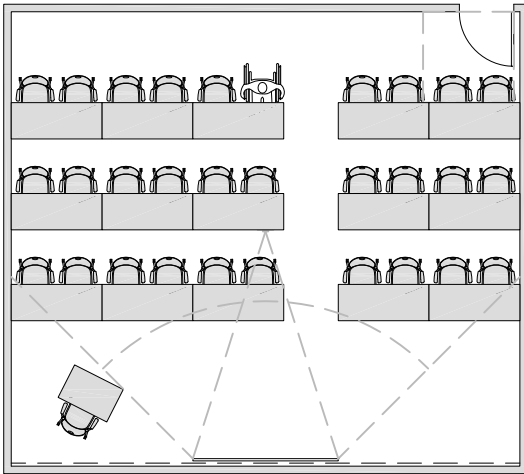

OCCUPANCY: 1-20

517 ASF / 20 STATIONS = 26 ASF/STATION
TABLET ARM CHAIRS

473 ASF / 19 STATIONS = 25 ASF/STATION
TABLET ARM CHAIRS

517 ASF / 20 STATIONS = 26 ASF/STATION
TABLET ARM CHAIRS

505 ASF / 19 STATIONS = 26.5 ASF/STATION
TABLET ARM CHAIRS (NODE CHAIRS)

445 ASF / 33 STATIONS = 13.5 ASF/STATION
THEATER SEATING

LECTURE - Tables & Chairs

OCCUPANCY: 21-32

700 ASF / 30 STATIONS = 23.3 ASF/STATION
60" x 24" TABLES

780 ASF / 32 STATIONS = 24.4 ASF/STATION
60" x 30" TABLES