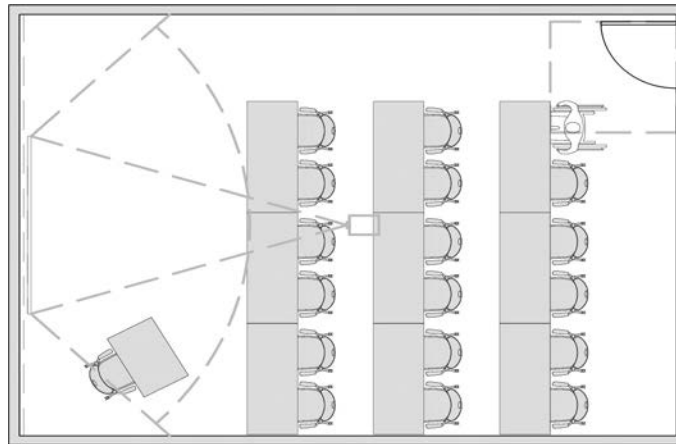

Cornell University

Instructional Space Layout Examples

October, 2016

494 ASF / 18 STATIONS = 27.4 ASF/STATION
60" x 24" TABLES

Table of Contents

Room Size	Page
Occupancy 1 - 20	3
Occupancy 21 - 32	10
Occupancy 33 - 50	17
Occupancy 51 - 100	23
Occupancy 101 - 150	29

LECTURE - Theater Seating

OCCUPANCY: 1-20

300 ASF / 21 STATIONS = 14.3 ASF/STATION
THEATER SEATING

240 ASF / 20 STATIONS = 12 ASF/STATION
THEATER SEATING

LECTURE - Tables & Chairs

OCCUPANCY: 1-20

465 ASF / 18 STATIONS = 26 ASF/STATION
60" x 18" TABLES