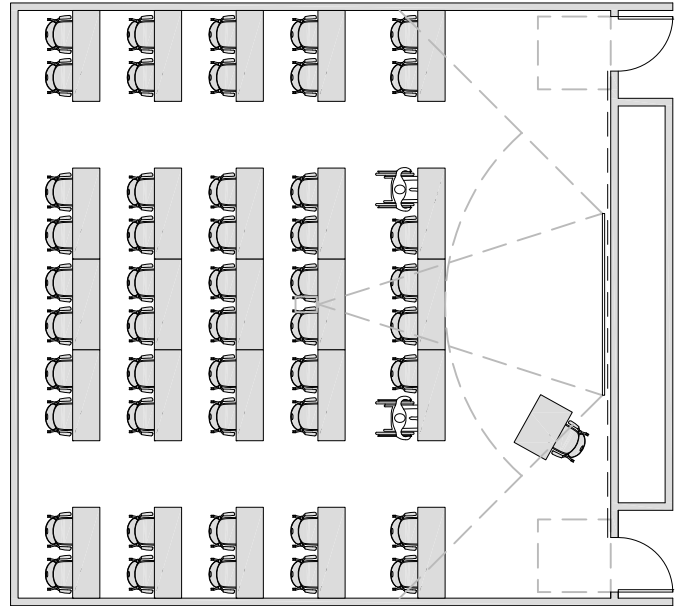

1,025 ASF / 32 STATIONS = 32 ASF/STATION
TABLET CHAIRS - SIMILAR TO "NODE"

900 ASF / 32 STATIONS = 28 ASF/STATION
TABLET ARM CHAIRS

LECTURE - Theater Seating

OCCUPANCY: 33-50

595 ASF / 51 STATIONS = 11.6 ASF/STATION
THEATER SEATING

LECTURE - Tables & Chairs

OCCUPANCY: 33-50

945 ASF / 48 STATIONS = 20 ASF/STATION
60" x 18" TABLES

1,050 ASF / 50 STATIONS = 21 ASF/STATION
60" x 18" TABLES

1,015 ASF / 48 STATIONS = 21 ASF/STATION
60" x 24" TABLES