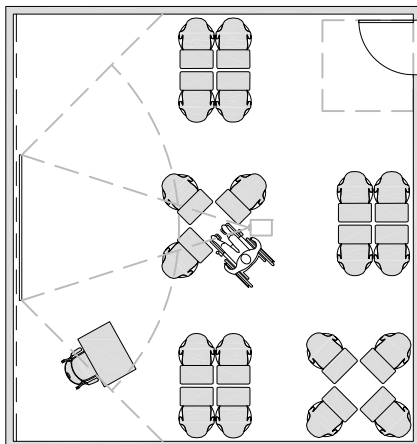

SEMINAR

OCCUPANCY: 1-20

532 ASF / 19 STATIONS = 28 ASF/STATION
60" x 30" TABLES

644 ASF / 19 STATIONS = 34 ASF/STATION
60" x 24" TABLES

594 ASF / 19 STATIONS = 31.3 ASF/STATION
60" x 24" TABLES

DISCUSSION - Flexible Groups

OCCUPANCY: 1-20

517 ASF / 20 STATIONS = 26 ASF/STATION
TABLET ARM CHAIRS

473 ASF / 19 STATIONS = 25 ASF/STATION
TABLET ARM CHAIRS

517 ASF / 20 STATIONS = 26 ASF/STATION
TABLET ARM CHAIRS

505 ASF / 19 STATIONS = 26.5 ASF/STATION
TABLET ARM CHAIRS (NODE CHAIRS)