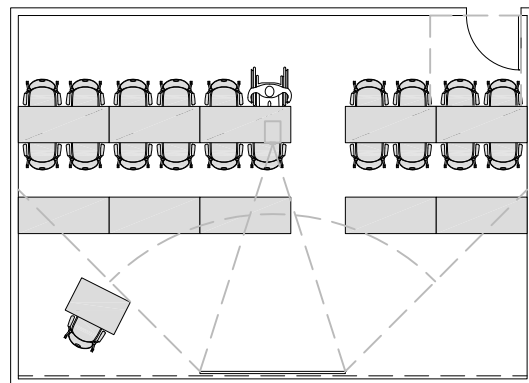

560 ASF / 20 STATIONS = 28 ASF/STATION
60" x 24" TABLES