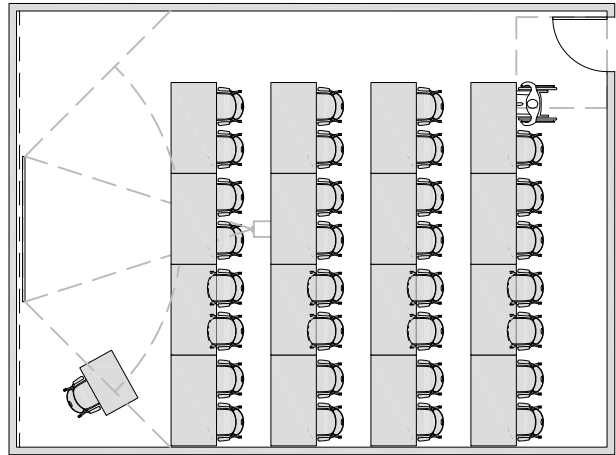

OCCUPANCY: 1-20

517 ASF / 20 STATIONS = 26 ASF/STATION
TABLET ARM CHAIRS

473 ASF / 19 STATIONS = 25 ASF/STATION
TABLET ARM CHAIRS

517 ASF / 20 STATIONS = 26 ASF/STATION
TABLET ARM CHAIRS

505 ASF / 19 STATIONS = 26.5 ASF/STATION
TABLET ARM CHAIRS (NODE CHAIRS)

445 ASF / 33 STATIONS = 13.5 ASF/STATION
THEATER SEATING

LECTURE - Tables & Chairs

OCCUPANCY: 21-32

700 ASF / 30 STATIONS = 23.3 ASF/STATION
60" x 24" TABLES

780 ASF / 32 STATIONS = 24.4 ASF/STATION
60" x 30" TABLES