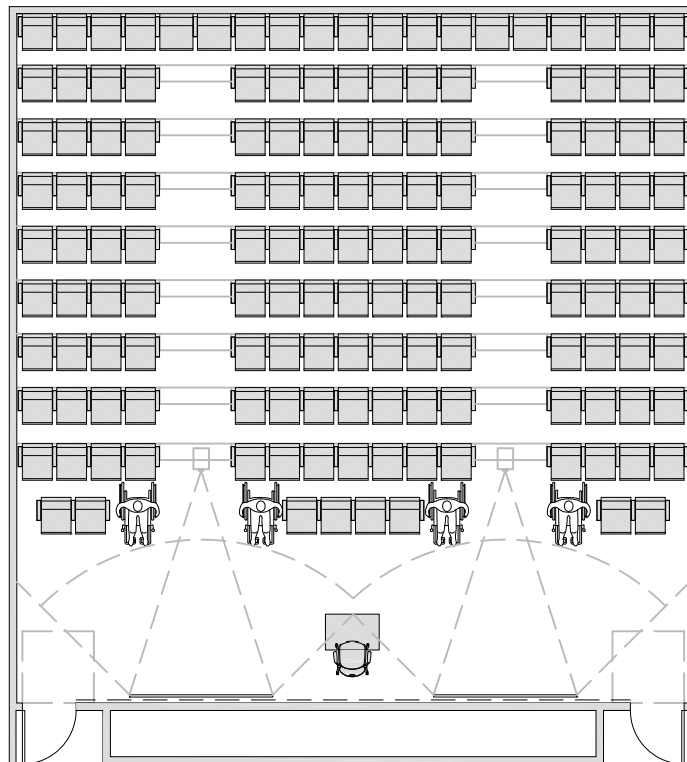

GROUPWORK/DESIGN

OCCUPANCY: 51-100

2,400 ASF / 102 STATIONS = 23.5 ASF/STATION
TABLET ARM CHAIRS (NODE)

2,450 ASF / 102 STATIONS = 24 ASF/STATION
60" DIA. TABLE

DISCUSSION - Flexible Groups

OCCUPANCY: 51-100

2,400 ASF / 102 STATIONS = 23.5 ASF/STATION
TABLET ARM CHAIRS (NODE)

1,660 ASF / 104 STATIONS = 16 ASF/STATION
TABLET ARM CHAIRS (NODE)

LECTURE - Theater Seating

OCCUPANCY: 101-150

1,450 ASF / 151 STATIONS = 10.6 ASF/STATION
THEATER SEATING