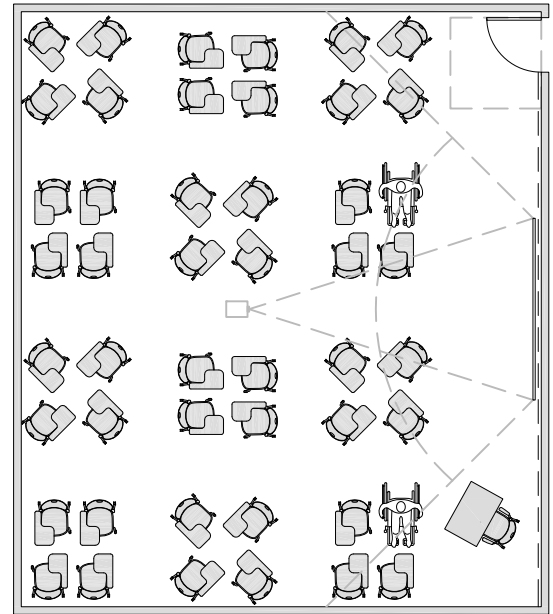

GROUPWORK/DESIGN

OCCUPANCY: 33-50

1,065 ASF / 48 STATIONS = 22 ASF/STATION
60" x 18" TABLES

1,170 ASF / 48 STATIONS = 24.4 ASF/STATION
60" DIA. TABLES

DISCUSSION - Flexible Groups

OCCUPANCY: 33-50

1,020 ASF / 50 STATIONS = 20.4 ASF/STATION
TABLET ARM CHAIRS