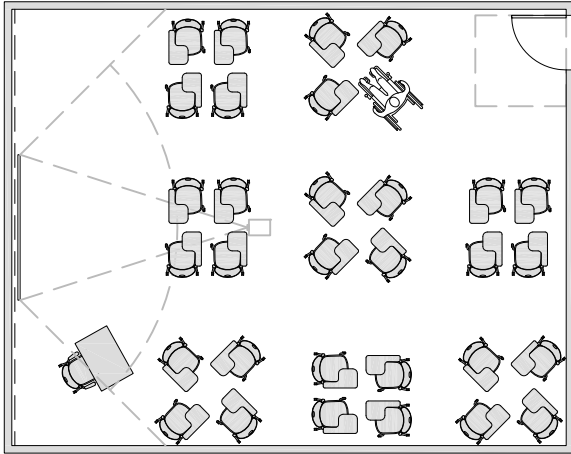

DISCUSSION - Flexible Groups

OCCUPANCY: 21-32

730 ASF / 32 STATIONS = 22.8 ASF/STATION
TABLET ARM CHAIRS