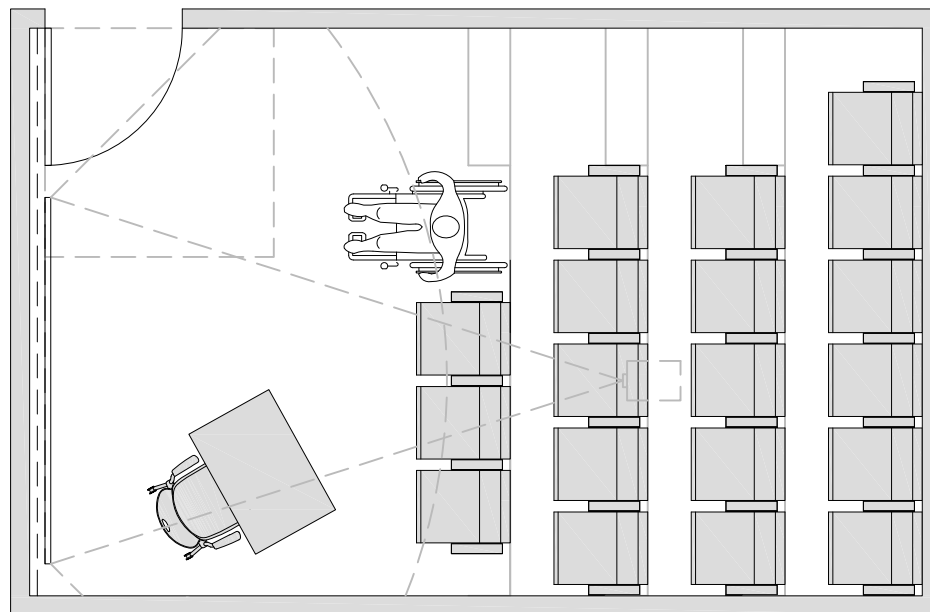

Cornell University

Instructional Space Layout Examples

October, 2016

494 ASF / 18 STATIONS = 27.4 ASF/STATION
60" x 24" TABLES

Table of Contents

Room Size	Page
Occupancy 1 - 20	3
Occupancy 21 - 32	10
Occupancy 33 - 50	17
Occupancy 51 - 100	23
Occupancy 101 - 150	29

LECTURE - Theater Seating

OCCUPANCY: 1-20

300 ASF / 21 STATIONS = 14.3 ASF/STATION
THEATER SEATING

240 ASF / 20 STATIONS = 12 ASF/STATION
THEATER SEATING

LECTURE - Tables & Chairs

OCCUPANCY: 1-20

465 ASF / 18 STATIONS = 26 ASF/STATION
60" x 18" TABLES