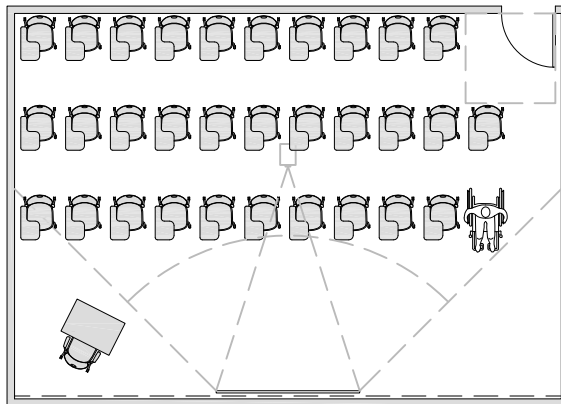

445 ASF / 33 STATIONS = 13.5 ASF/STATION
THEATER SEATING

LECTURE - Tables & Chairs

OCCUPANCY: 21-32

700 ASF / 30 STATIONS = 23.3 ASF/STATION
60" x 24" TABLES

780 ASF / 32 STATIONS = 24.4 ASF/STATION
60" x 30" TABLES

837 ASF / 30 STATIONS = 28 ASF/STATION
60" x 30" TABLES

756 ASF / 30 STATIONS = 25.2 ASF/STATION
60" x 24" TABLES

LECTURE - Tablet Arm Chairs

OCCUPANCY: 21-32

700 ASF / 32 STATIONS = 22 ASF/STATION
TABLET ARM CHAIRS

655 ASF / 32 STATIONS = 20.5 ASF/STATION
TABLET ARM CHAIRS

670 ASF / 32 STATIONS = 21 ASF/STATION
TABLET ARM CHAIRS

LECTURE - Lecture + Active Learning OCCUPANCY: 21-32

745 ASF / 32 STATIONS = 23.3 ASF/STATION
60" x 24" TABLES