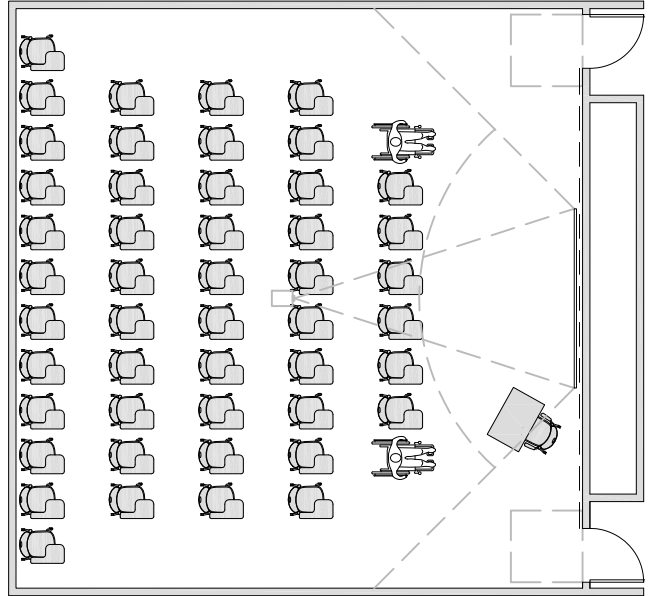

1,025 ASF / 32 STATIONS = 32 ASF/STATION
TABLET CHAIRS - SIMILAR TO "NODE"

900 ASF / 32 STATIONS = 28 ASF/STATION
TABLET ARM CHAIRS

LECTURE - Theater Seating

OCCUPANCY: 33-50

595 ASF / 51 STATIONS = 11.6 ASF/STATION
THEATER SEATING

LECTURE - Tables & Chairs

OCCUPANCY: 33-50

945 ASF / 48 STATIONS = 20 ASF/STATION
60" x 18" TABLES

1,050 ASF / 50 STATIONS = 21 ASF/STATION
60" x 18" TABLES

1,015 ASF / 48 STATIONS = 21 ASF/STATION
60" x 24" TABLES

1,135 ASF / 50 STATIONS = 22.7 ASF/STATION
60" x 18" TABLES

LECTURE - Tablet Arm Chairs

OCCUPANCY: 33-50

945 ASF / 48 STATIONS = 20 ASF/STATION
TABLET ARM CHAIRS

1,020 ASF / 50 STATIONS = 20.4 ASF/STATION
TABLET ARM CHAIRS