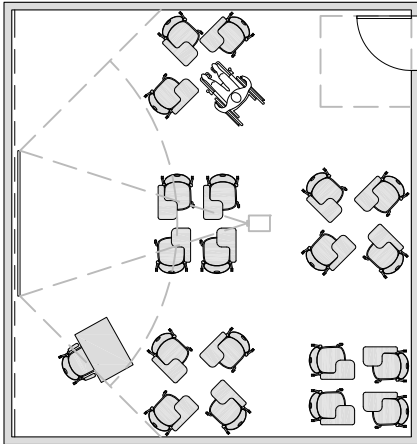

SEMINAR

OCCUPANCY: 1-20

532 ASF / 19 STATIONS = 28 ASF/STATION
60" x 30" TABLES

644 ASF / 19 STATIONS = 34 ASF/STATION
60" x 24" TABLES

594 ASF / 19 STATIONS = 31.3 ASF/STATION
60" x 24" TABLES

DISCUSSION - Flexible Groups

OCCUPANCY: 1-20

517 ASF / 20 STATIONS = 26 ASF/STATION
TABLET ARM CHAIRS

473 ASF / 19 STATIONS = 25 ASF/STATION
TABLET ARM CHAIRS

517 ASF / 20 STATIONS = 26 ASF/STATION
TABLET ARM CHAIRS

505 ASF / 19 STATIONS = 26.5 ASF/STATION
TABLET ARM CHAIRS (NODE CHAIRS)