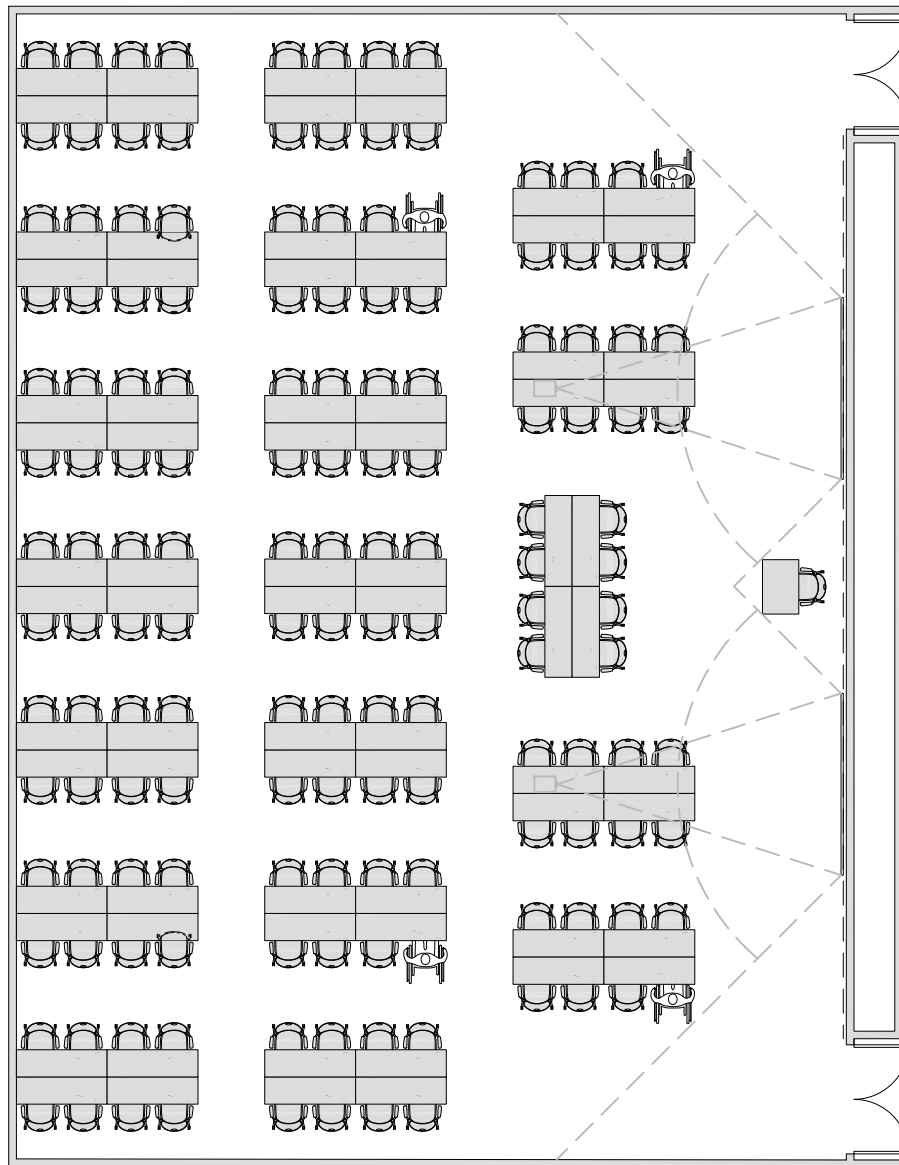

LECTURE - Lecture + Active Learning OCCUPANCY: 101-150

3,030 ASF / 151 STATIONS = 20 ASF/STATION
60" x 18" FIXED TABLES (TIERED)

GROUPWORK/DESIGN

OCCUPANCY: 101-150

3,900 ASF / 152 STATIONS = 25.7 ASF/STATION
60" x 18" TABLES

GROUPWORK/DESIGN

OCCUPANCY: 101-150

2,880 ASF / 152 STATIONS = 20 ASF/STATION
60" x 18" TABLES

GROUPWORK/DESIGN

OCCUPANCY: 101-150

3,180 ASF / 144 STATIONS = 22 ASF/STATION
60" DIA. TABLE

DISCUSSION - Flexible Groups