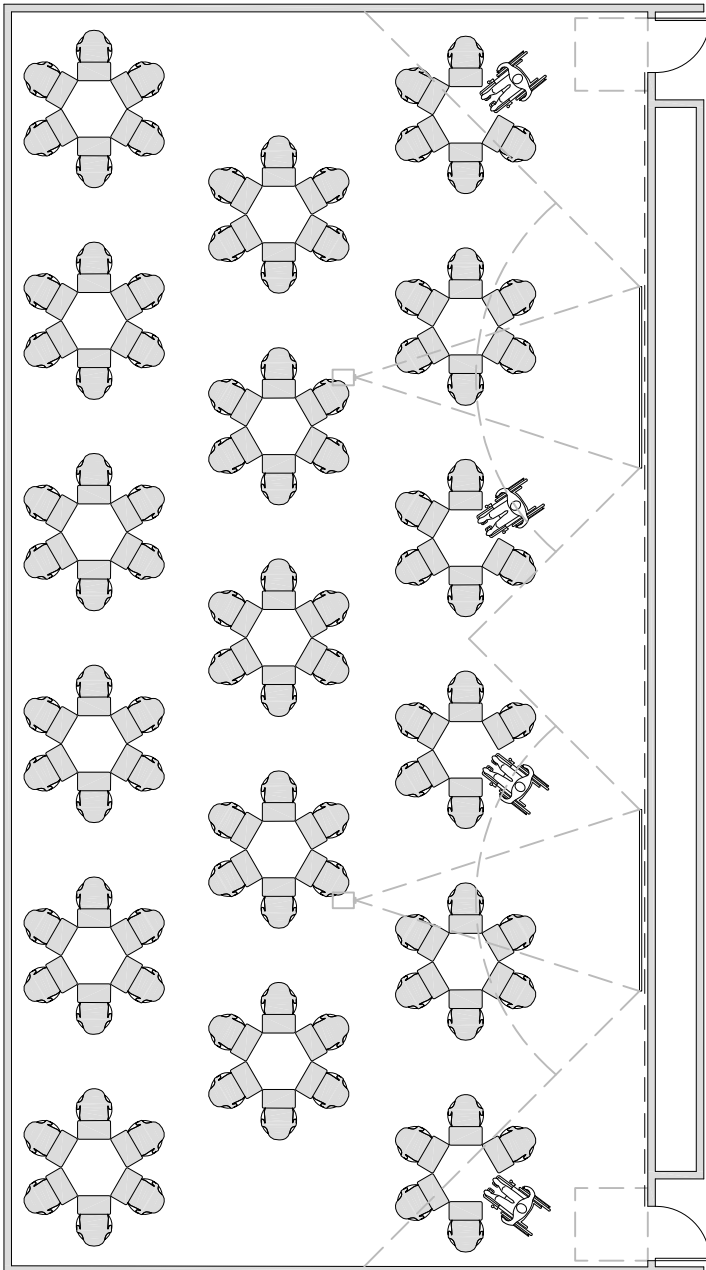

GROUPWORK/DESIGN

OCCUPANCY: 51-100

2,400 ASF / 102 STATIONS = 23.5 ASF/STATION
TABLET ARM CHAIRS (NODE)