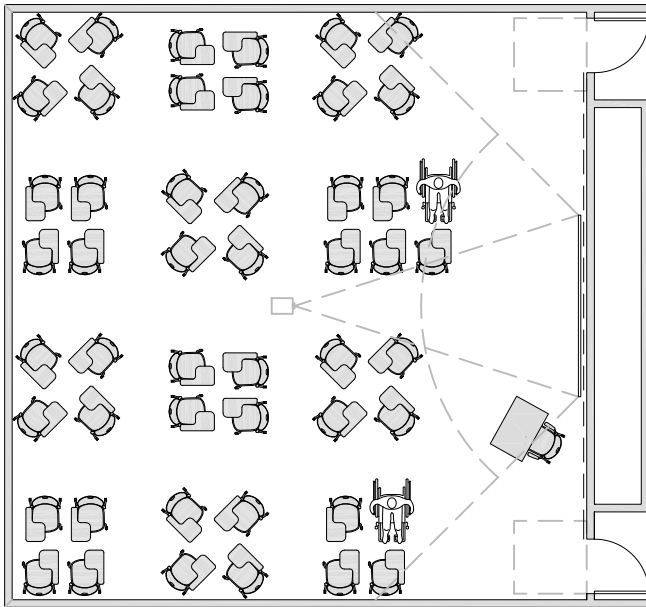

GROUPWORK/DESIGN

OCCUPANCY: 33-50

1,065 ASF / 48 STATIONS = 22 ASF/STATION
60" x 18" TABLES

1,170 ASF / 48 STATIONS = 24.4 ASF/STATION
60" DIA. TABLES

DISCUSSION - Flexible Groups

OCCUPANCY: 33-50

1,020 ASF / 50 STATIONS = 20.4 ASF/STATION
TABLET ARM CHAIRS