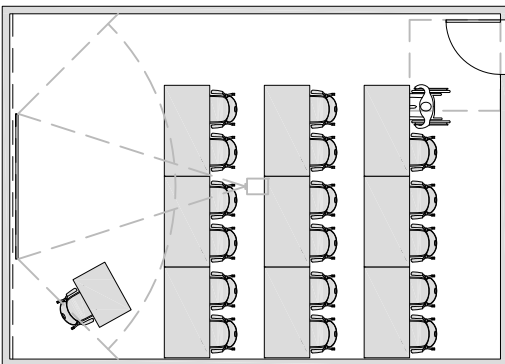

Cornell University

Instructional Space Layout Examples

October, 2016

494 ASF / 18 STATIONS = 27.4 ASF/STATION
60" x 24" TABLES

Table of Contents

Room Size	Page
Occupancy 1 - 20	3
Occupancy 21 - 32	10
Occupancy 33 - 50	17
Occupancy 51 - 100	23
Occupancy 101 - 150	29

LECTURE - Theater Seating

OCCUPANCY: 1-20

300 ASF / 21 STATIONS = 14.3 ASF/STATION
THEATER SEATING

240 ASF / 20 STATIONS = 12 ASF/STATION
THEATER SEATING

LECTURE - Tables & Chairs

OCCUPANCY: 1-20

465 ASF / 18 STATIONS = 26 ASF/STATION
60" x 18" TABLES

589 ASF / 20 STATIONS = 29.5 ASF/STATION
60" x 18" TABLES

494 ASF / 18 STATIONS = 27.4 ASF/STATION
60" x 24" TABLES

620 ASF / 20 STATIONS = 31 ASF/STATION
60" x 24" TABLES

513 ASF / 18 STATIONS = 28.5 ASF/STATION
60" x 30" TABLES