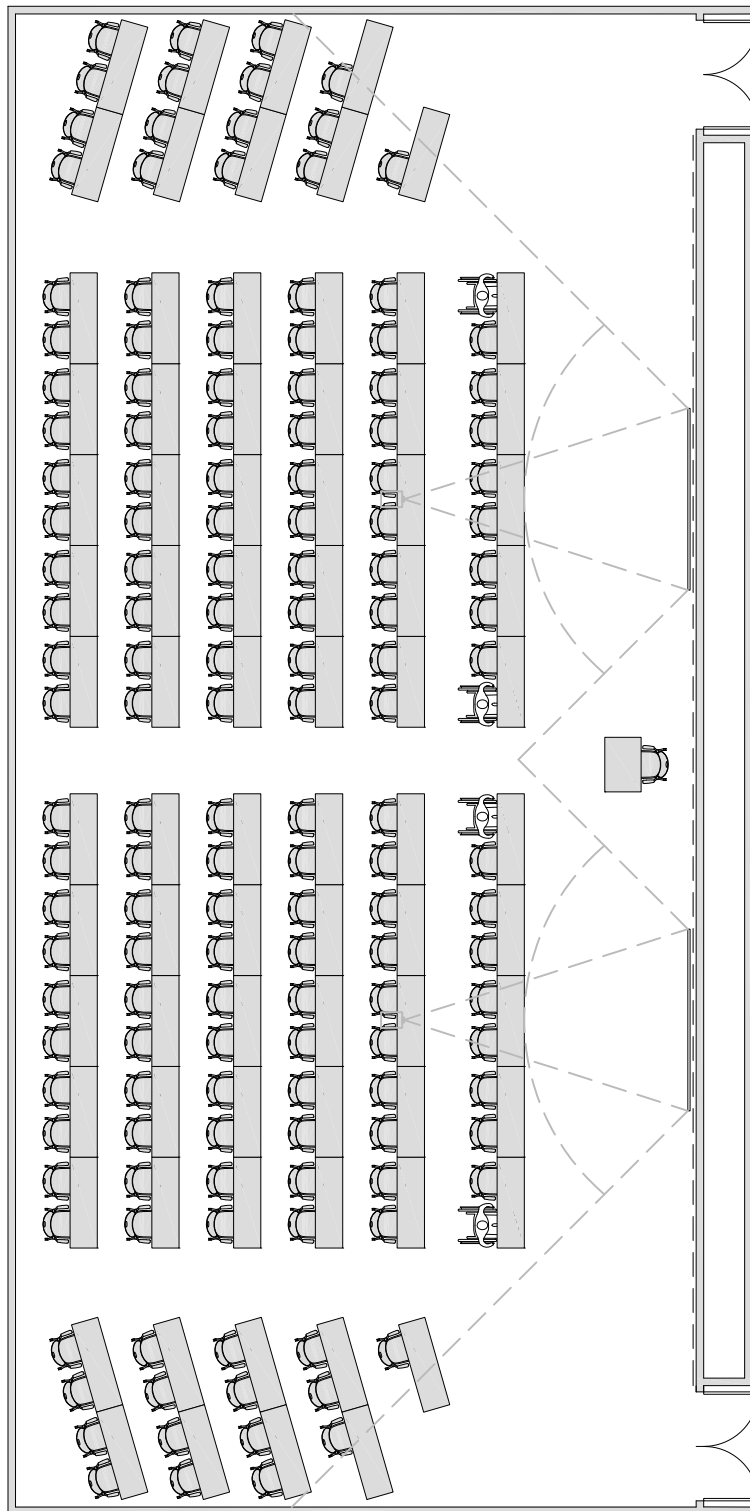

OCCUPANCY: 51-100

1,095 ASF / 101 STATIONS = 11 ASF/STATION
THEATER SEATING

1,088 ASF / 106 STATIONS = 10.3 ASF/STATION
THEATER SEATING

LECTURE - Tables & Chairs

OCCUPANCY: 51-100

2,000 ASF / 98 STATIONS = 20.4 ASF/STATION
60" x 24" TABLES

GROUPWORK/DESIGN

OCCUPANCY: 51-100

2,400 ASF / 102 STATIONS = 23.5 ASF/STATION
TABLET ARM CHAIRS (NODE)

2,450 ASF / 102 STATIONS = 24 ASF/STATION
60" DIA. TABLE

DISCUSSION - Flexible Groups

OCCUPANCY: 51-100

2,400 ASF / 102 STATIONS = 23.5 ASF/STATION
TABLET ARM CHAIRS (NODE)

1,660 ASF / 104 STATIONS = 16 ASF/STATION
TABLET ARM CHAIRS (NODE)

LECTURE - Theater Seating

OCCUPANCY: 101-150

1,450 ASF / 151 STATIONS = 10.6 ASF/STATION
THEATER SEATING

LECTURE - Tables & Chairs

OCCUPANCY: 101-150

1,890 ASF / 98 STATIONS = 19.3 ASF/STATION
60" x 18" TABLES

LECTURE - Tables & Chairs

OCCUPANCY: 101-150

3,030 ASF / 151 STATIONS = 20 ASF/STATION
60" x 18" FIXED TABLES (TIERED)