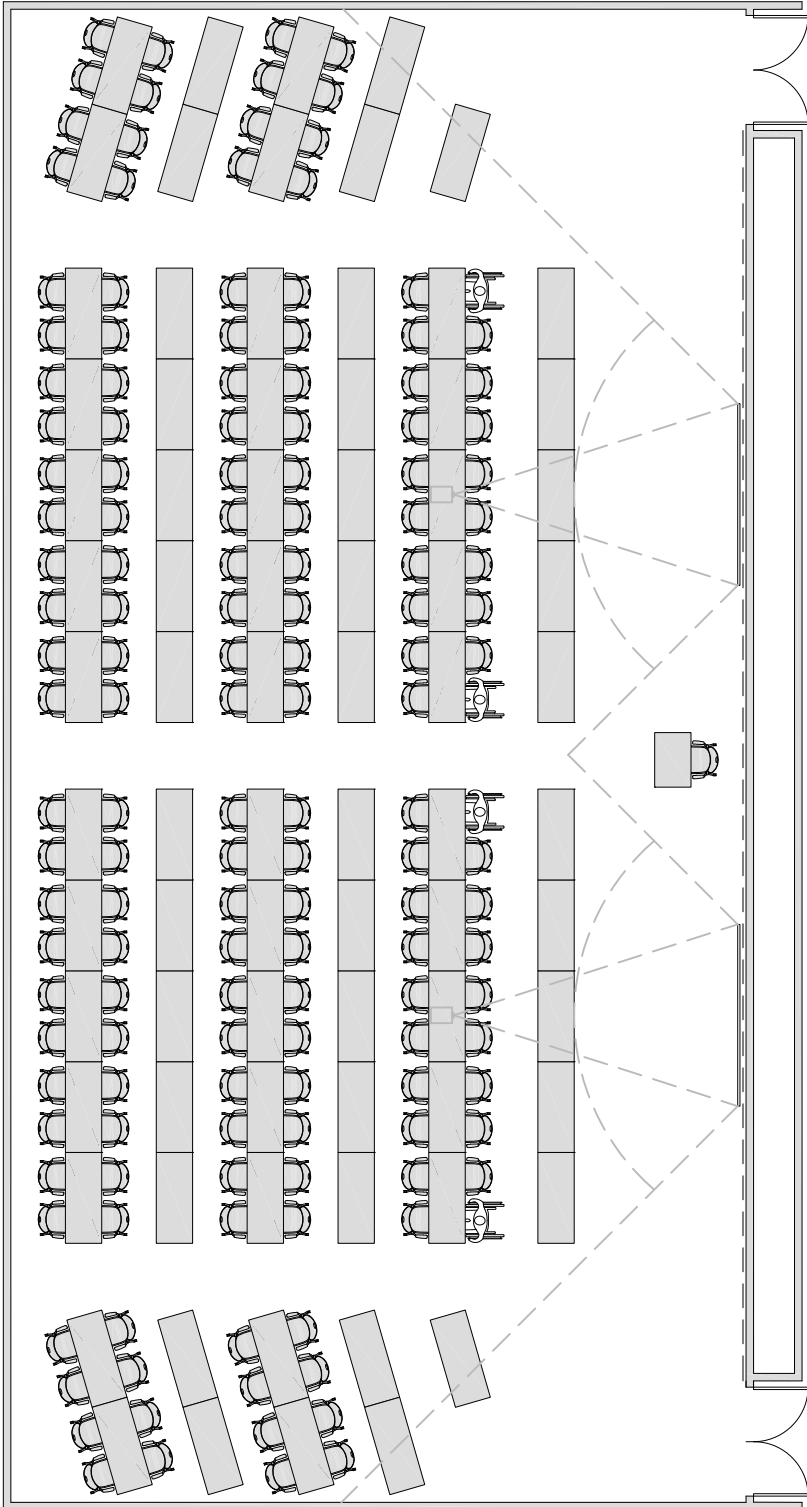

LECTURE - Lecture + Active Learning OCCUPANCY: 101-150

3,325 ASF / 154 STATIONS = 21.6 ASF/STATION
60" x 24" TABLES