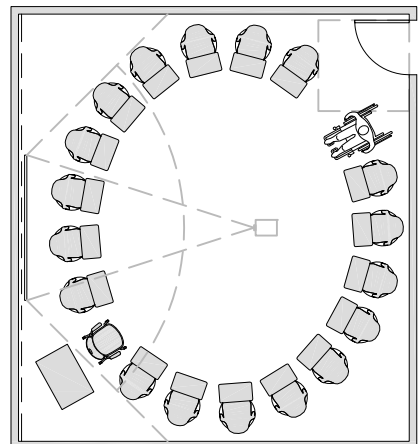

OCCUPANCY: 1-20

517 ASF / 20 STATIONS = 26 ASF/STATION
TABLET ARM CHAIRS

473 ASF / 19 STATIONS = 25 ASF/STATION
TABLET ARM CHAIRS

517 ASF / 20 STATIONS = 26 ASF/STATION
TABLET ARM CHAIRS

505 ASF / 19 STATIONS = 26.5 ASF/STATION
TABLET ARM CHAIRS (NODE CHAIRS)

445 ASF / 33 STATIONS = 13.5 ASF/STATION
THEATER SEATING

LECTURE - Tables & Chairs

OCCUPANCY: 21-32

700 ASF / 30 STATIONS = 23.3 ASF/STATION
60" x 24" TABLES

780 ASF / 32 STATIONS = 24.4 ASF/STATION
60" x 30" TABLES