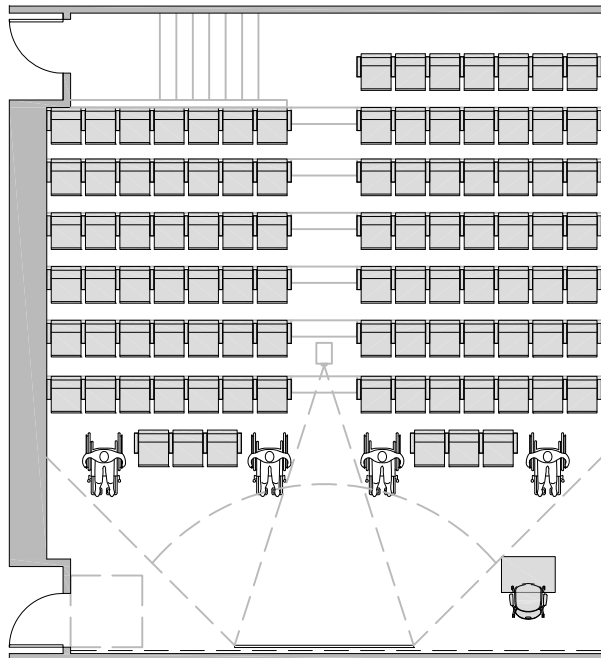

945 ASF / 48 STATIONS = 20 ASF/STATION
TABLET ARM CHAIRS

1,020 ASF / 50 STATIONS = 20.4 ASF/STATION
TABLET ARM CHAIRS

1,065 ASF / 48 STATIONS = 22 ASF/STATION
TABLET ARM CHAIRS (NODE CHAIR)

LECTURE - Theater Seating

OCCUPANCY: 51-100

1,095 ASF / 101 STATIONS = 11 ASF/STATION
THEATER SEATING

1,088 ASF / 106 STATIONS = 10.3 ASF/STATION
THEATER SEATING

LECTURE - Tables & Chairs

OCCUPANCY: 51-100

2,000 ASF / 98 STATIONS = 20.4 ASF/STATION
60" x 24" TABLES