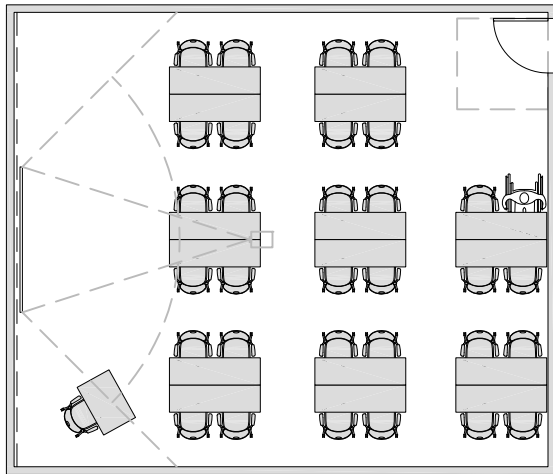

GROUPWORK/DESIGN

OCCUPANCY: 21-32

735 ASF / 32 STATIONS = 23 ASF/STATION
60" x 18" TABLES