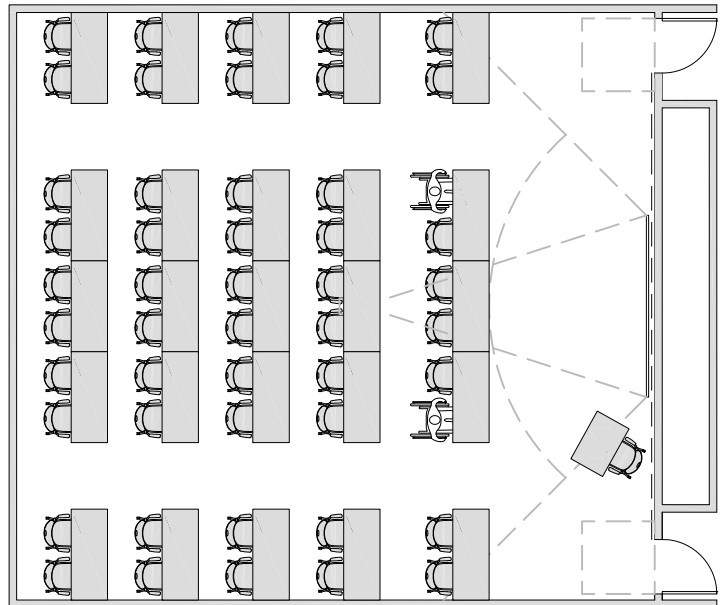

1,025 ASF / 32 STATIONS = 32 ASF/STATION
TABLET CHAIRS - SIMILAR TO "NODE"

900 ASF / 32 STATIONS = 28 ASF/STATION
TABLET ARM CHAIRS

LECTURE - Theater Seating

OCCUPANCY: 33-50

595 ASF / 51 STATIONS = 11.6 ASF/STATION
THEATER SEATING

LECTURE - Tables & Chairs

OCCUPANCY: 33-50

945 ASF / 48 STATIONS = 20 ASF/STATION
60" x 18" TABLES

1,050 ASF / 50 STATIONS = 21 ASF/STATION
60" x 18" TABLES

1,015 ASF / 48 STATIONS = 21 ASF/STATION
60" x 24" TABLES