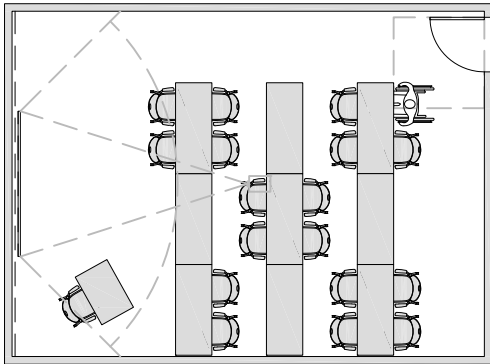

635 ASF / 20 STATIONS = 32 ASF/STATION
60" x 30" TABLES

532 ASF / 20 STATIONS = 26.6 ASF/STATION
60" x 18" TABLES

560 ASF / 20 STATIONS = 28 ASF/STATION
60" x 24" TABLES

LECTURE - Tablet Arm Chairs

OCCUPANCY: 1-20

473 ASF / 19 STATIONS = 25 ASF/STATION
TABLET ARM CHAIRS

503 ASF / 20 STATIONS = 26.6 ASF/STATION
60" x 18" TABLES

LECTURE - Lecture + Active Learning OCCUPANCY: 1-20

494 ASF / 18 STATIONS = 27.4 ASF/STATION
60" x 24" TABLES