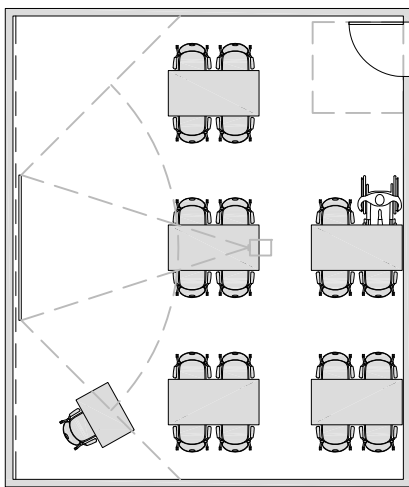

574 ASF / 20 STATIONS = 28.7 ASF/STATION
60" x 30" TABLES

GROUPWORK/DESIGN

OCCUPANCY: 1-20

580 ASF / 20 STATIONS = 29 ASF/STATION
60" x 18" TABLES

602 ASF / 20 STATIONS = 30 ASF/STATION
60" x 24" TABLES

548 ASF / 20 STATIONS = 27.4 ASF/STATION
60" x 30" TABLES