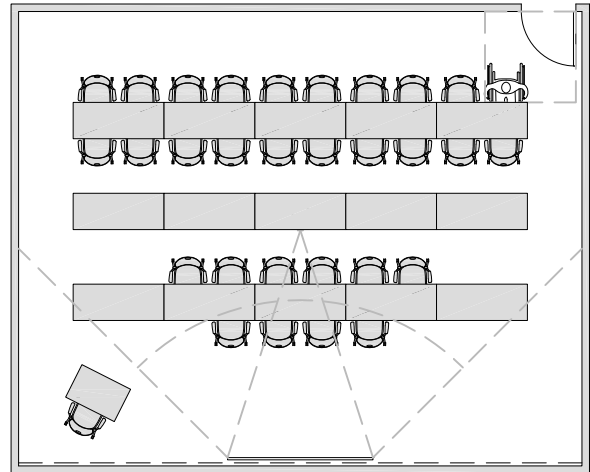

655 ASF / 32 STATIONS = 20.5 ASF/STATION
TABLET ARM CHAIRS

670 ASF / 32 STATIONS = 21 ASF/STATION
TABLET ARM CHAIRS

LECTURE - Lecture + Active Learning OCCUPANCY: 21-32

745 ASF / 32 STATIONS = 23.3 ASF/STATION
60" x 24" TABLES