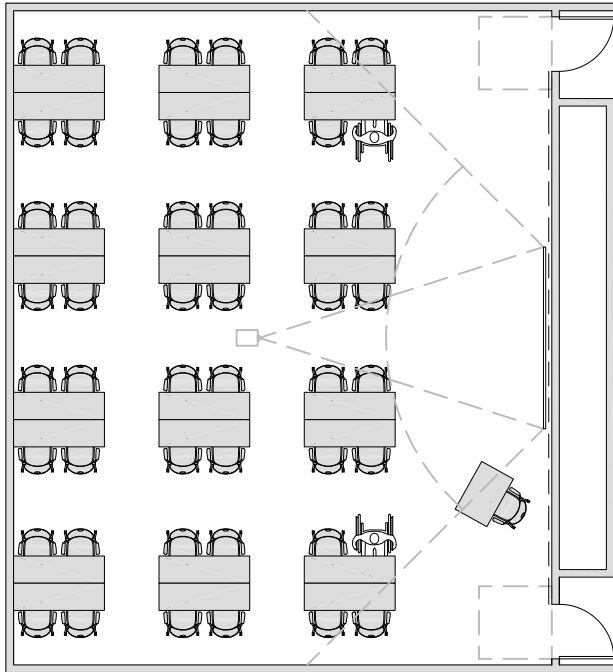

GROUPWORK/DESIGN

OCCUPANCY: 33-50

1,065 ASF / 48 STATIONS = 22 ASF/STATION
60" x 18" TABLES