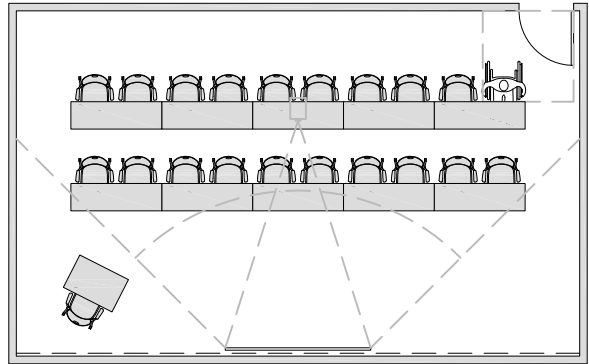

LECTURE - Theater Seating

OCCUPANCY: 1-20

300 ASF / 21 STATIONS = 14.3 ASF/STATION
THEATER SEATING

240 ASF / 20 STATIONS = 12 ASF/STATION
THEATER SEATING

LECTURE - Tables & Chairs

OCCUPANCY: 1-20

465 ASF / 18 STATIONS = 26 ASF/STATION
60" x 18" TABLES