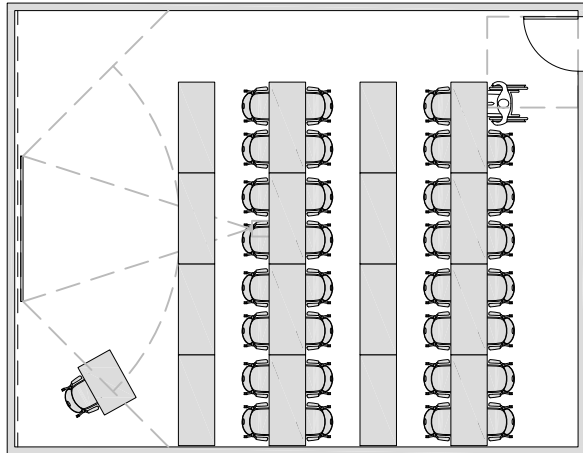

LECTURE - Lecture + Active Learning OCCUPANCY: 21-32

745 ASF / 32 STATIONS = 23.3 ASF/STATION
60" x 24" TABLES