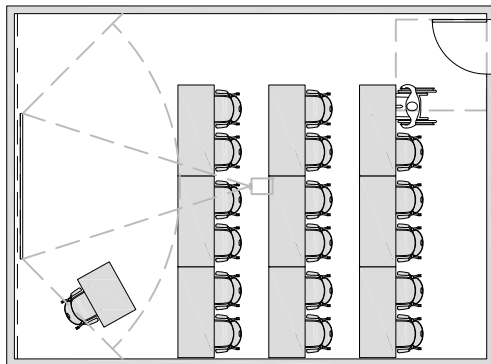

494 ASF / 18 STATIONS = 27.4 ASF/STATION
60" x 24" TABLES