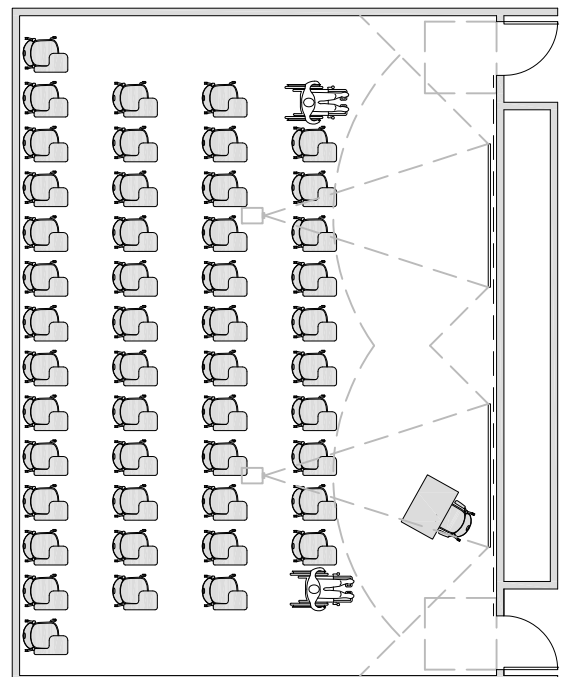

LECTURE - Tables & Chairs

OCCUPANCY: 33-50

945 ASF / 48 STATIONS = 20 ASF/STATION
60" x 18" TABLES

1,050 ASF / 50 STATIONS = 21 ASF/STATION
60" x 18" TABLES

1,015 ASF / 48 STATIONS = 21 ASF/STATION
60" x 24" TABLES

1,135 ASF / 50 STATIONS = 22.7 ASF/STATION
60" x 18" TABLES

LECTURE - Tablet Arm Chairs

OCCUPANCY: 33-50

945 ASF / 48 STATIONS = 20 ASF/STATION
TABLET ARM CHAIRS

1,020 ASF / 50 STATIONS = 20.4 ASF/STATION
TABLET ARM CHAIRS

980 ASF / 50 STATIONS = 19.6 ASF/STATION
TABLET ARM CHAIRS

LECTURE - Lecture + Active Learning OCCUPANCY: 33-50

1,015 ASF / 48 STATIONS = 21 ASF/STATION
60" x 24" TABLES

1,135 ASF / 50 STATIONS = 22.7 ASF/STATION
60" x 24" TABLES