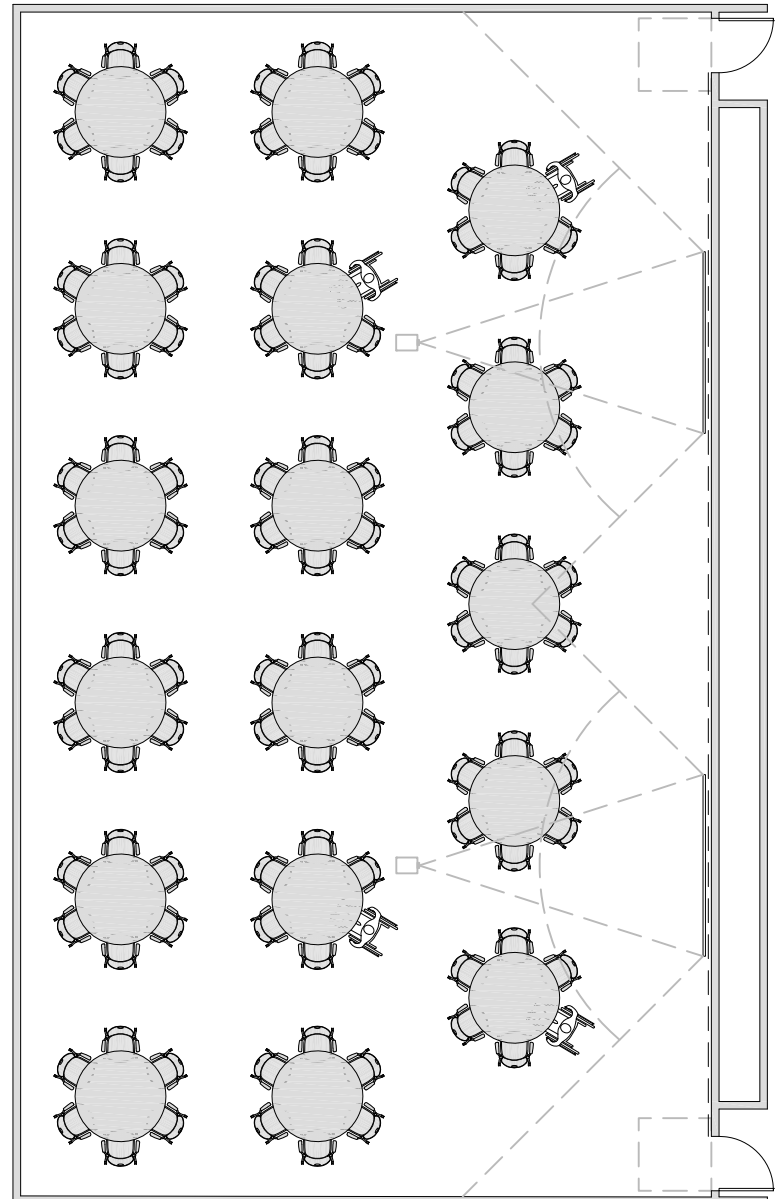

2,450 ASF / 102 STATIONS = 24 ASF/STATION
60" DIA. TABLE