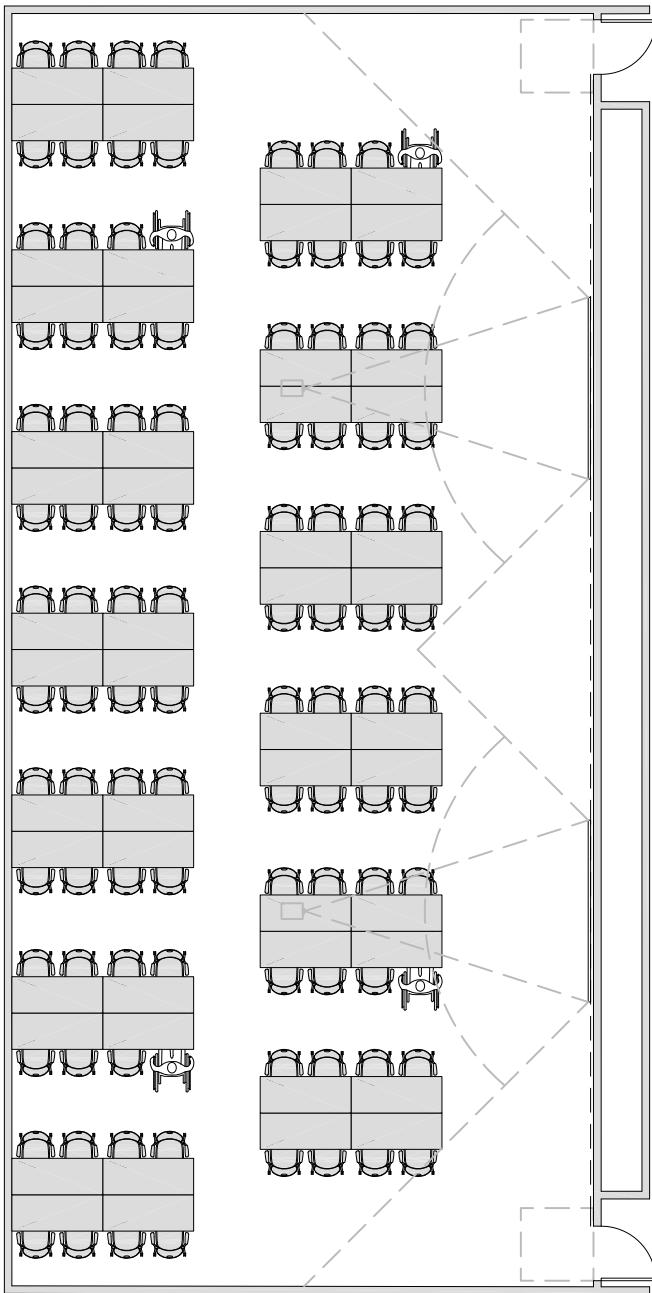

LECTURE - Tablet Arm Chairs

OCCUPANCY: 51-100

1,925 ASF / 101 STATIONS = 19 ASF/STATION
TABLET ARM CHAIRS

GROUPWORK/DESIGN

OCCUPANCY: 51-100

2,240 ASF / 104 STATIONS = 21.5 ASF/STATION
60" x 24" TABLES

2,450 ASF / 102 STATIONS = 24 ASF/STATION
60" DIA. TABLE