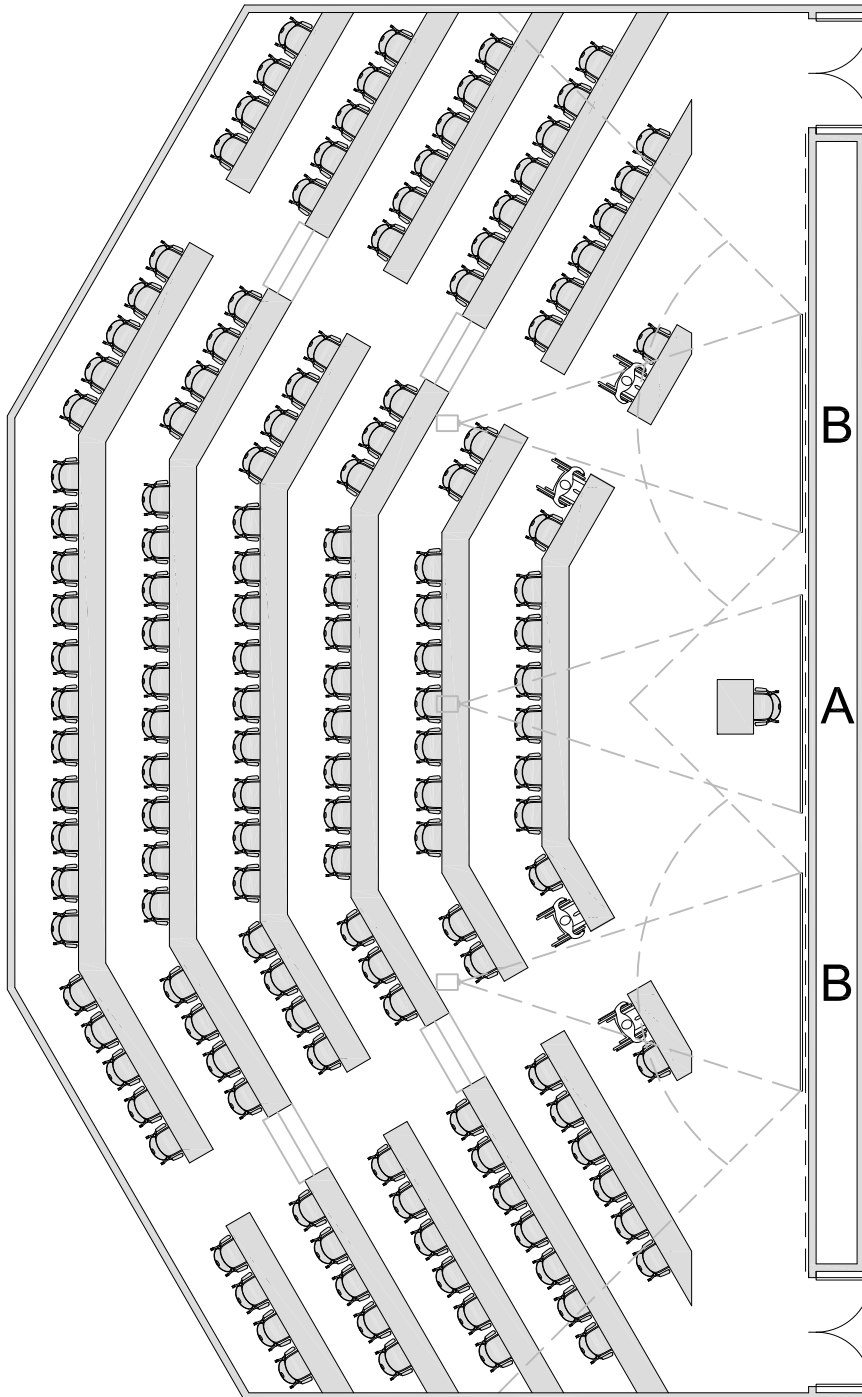

3,030 ASF / 151 STATIONS = 20 ASF/STATION
60" x 18" FIXED TABLES (TIERED)

Alternate - Two Tables Per Tier - Easier Active Learning in Large Capacity Classrooms