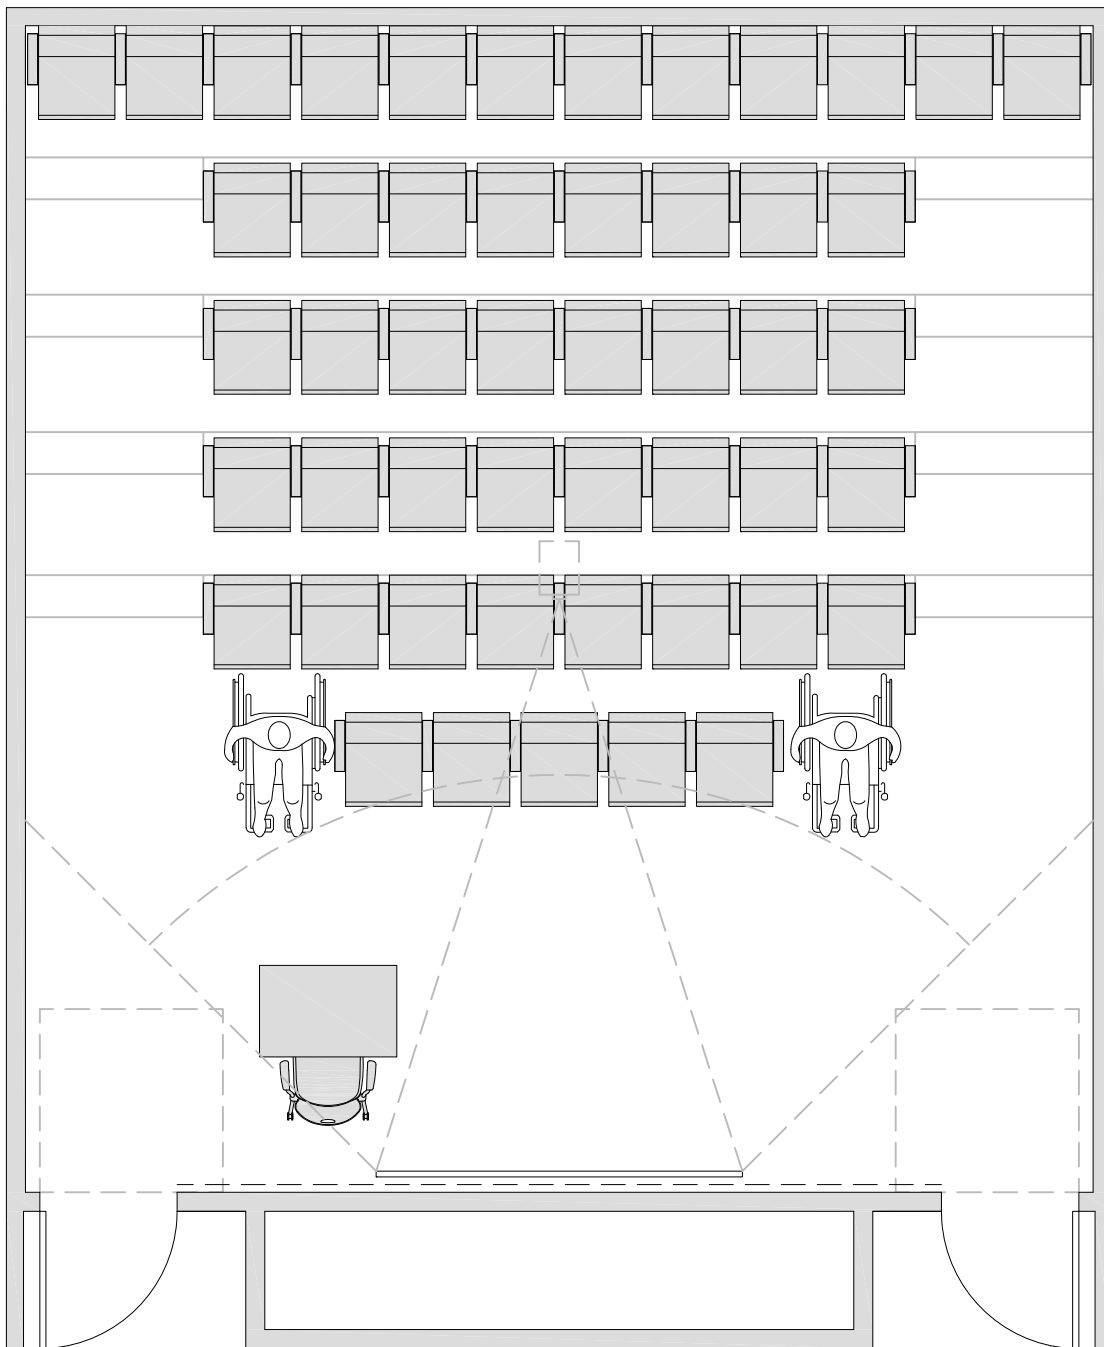

760 ASF / 33 STATIONS = 23 ASF/STATION
60" x 24" TABLES

DISCUSSION - Flexible Groups

OCCUPANCY: 21-32

730 ASF / 32 STATIONS = 22.8 ASF/STATION
TABLET ARM CHAIRS

730 ASF / 32 STATIONS = 22.8 ASF/STATION
TABLET ARM CHAIRS

1,025 ASF / 32 STATIONS = 32 ASF/STATION
TABLET CHAIRS - SIMILAR TO "NODE"

900 ASF / 32 STATIONS = 28 ASF/STATION
TABLET ARM CHAIRS

LECTURE - Theater Seating

OCCUPANCY: 33-50

595 ASF / 51 STATIONS = 11.6 ASF/STATION
THEATER SEATING