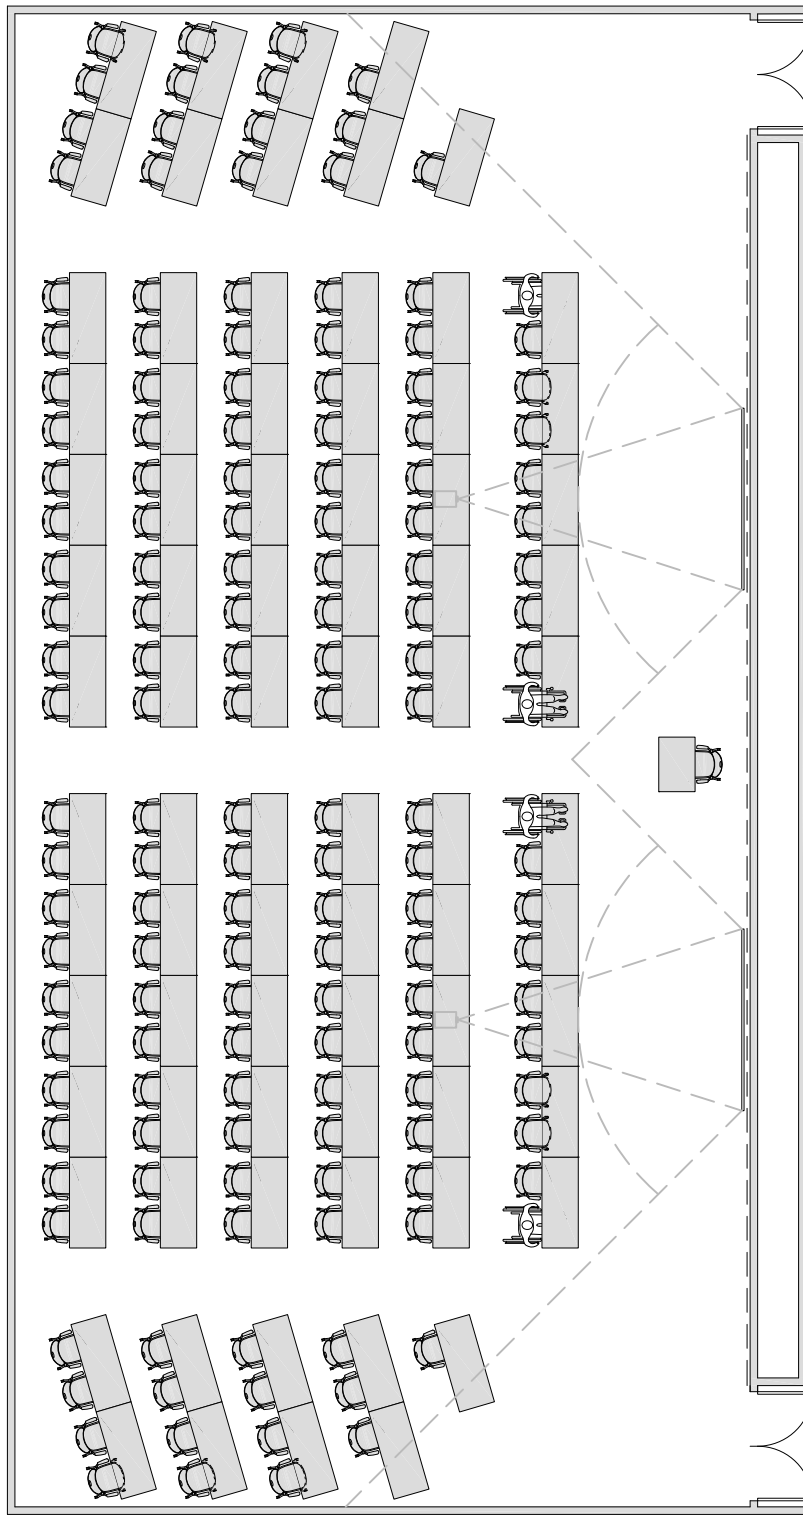

LECTURE - Tables & Chairs

OCCUPANCY: 101-150

3,325 ASF / 154 STATIONS = 21.6 ASF/STATION
60" x 24" TABLES