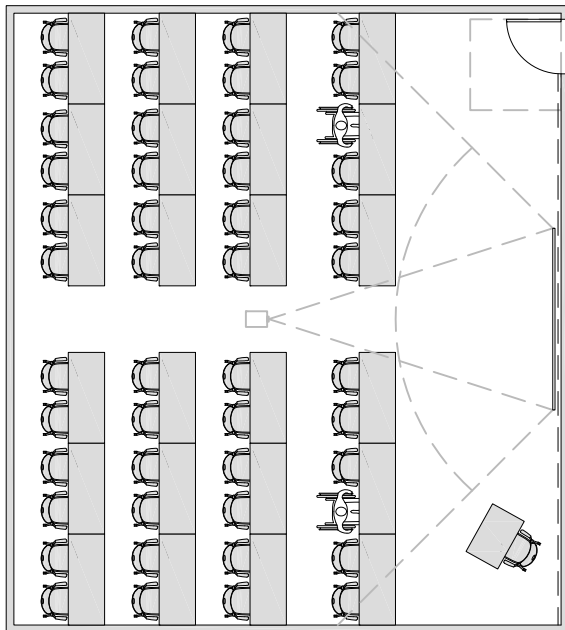

1,025 ASF / 32 STATIONS = 32 ASF/STATION
TABLET CHAIRS - SIMILAR TO "NODE"

900 ASF / 32 STATIONS = 28 ASF/STATION
TABLET ARM CHAIRS

LECTURE - Theater Seating

OCCUPANCY: 33-50

595 ASF / 51 STATIONS = 11.6 ASF/STATION
THEATER SEATING

LECTURE - Tables & Chairs

OCCUPANCY: 33-50

945 ASF / 48 STATIONS = 20 ASF/STATION
60" x 18" TABLES

1,050 ASF / 50 STATIONS = 21 ASF/STATION
60" x 18" TABLES

1,015 ASF / 48 STATIONS = 21 ASF/STATION
60" x 24" TABLES