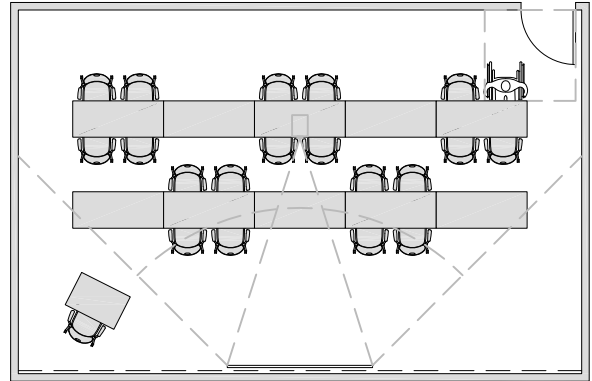

473 ASF / 19 STATIONS = 25 ASF/STATION
TABLET ARM CHAIRS

503 ASF / 20 STATIONS = 26.6 ASF/STATION
60" x 18" TABLES

LECTURE - Lecture + Active Learning OCCUPANCY: 1-20

494 ASF / 18 STATIONS = 27.4 ASF/STATION
60" x 24" TABLES