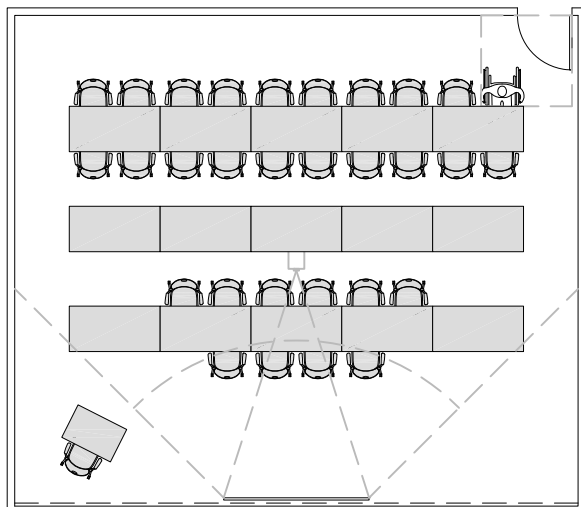

837 ASF / 30 STATIONS = 28 ASF/STATION
60" x 30" TABLES