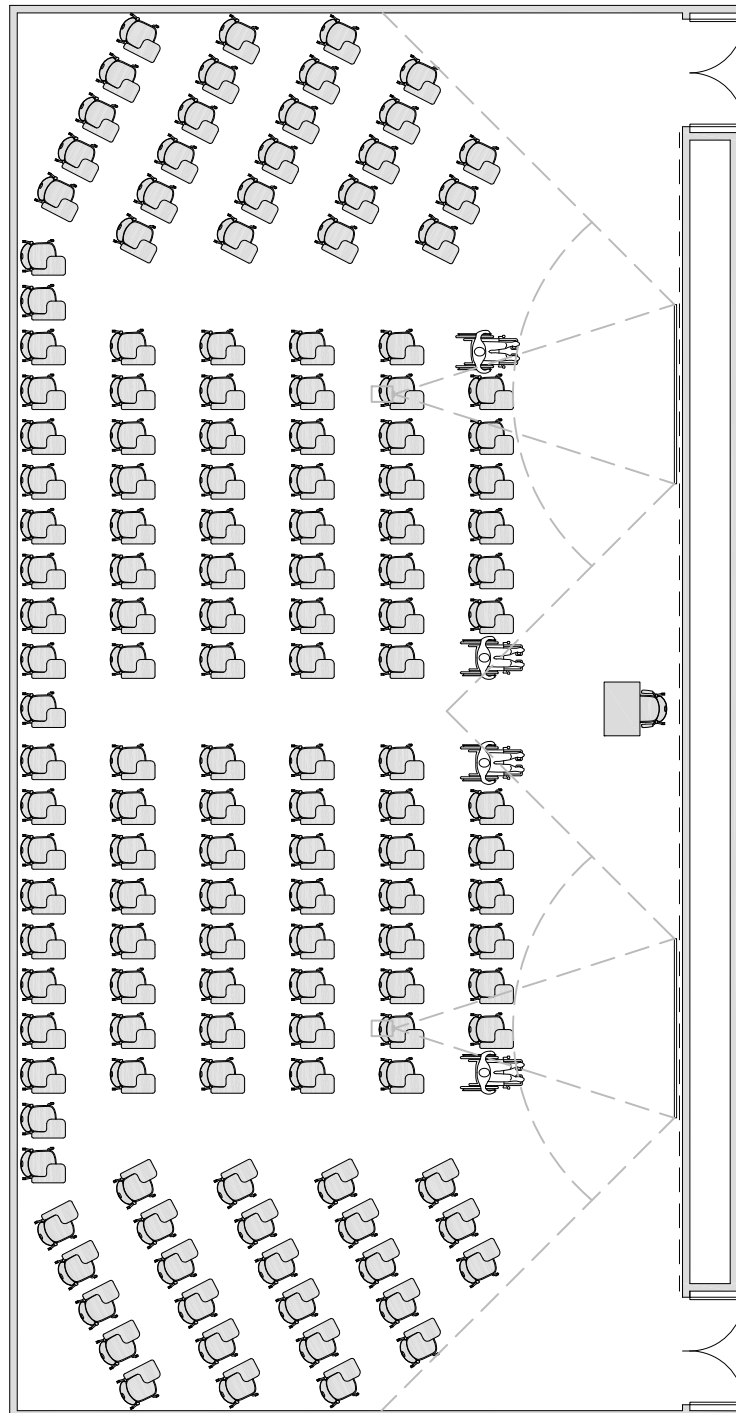

LECTURE - Tablet Arm Chairs

OCCUPANCY: 101-150

2,895 ASF / 150 STATIONS = 19.3 ASF/STATION
TABLET ARM CHAIRS