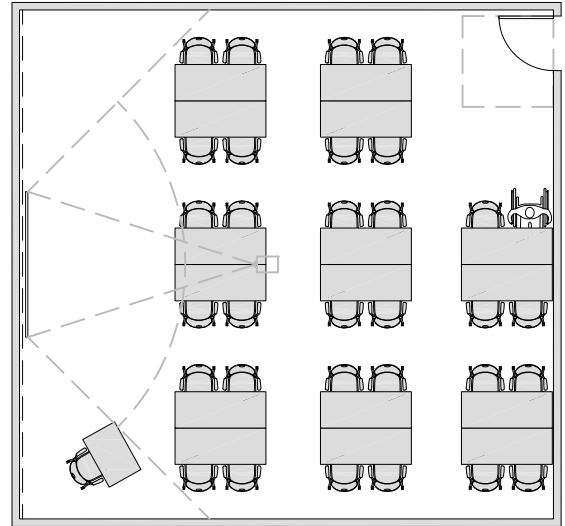

822 ASF / 32 STATIONS = 26 ASF/STATION
60" x 24" TABLES