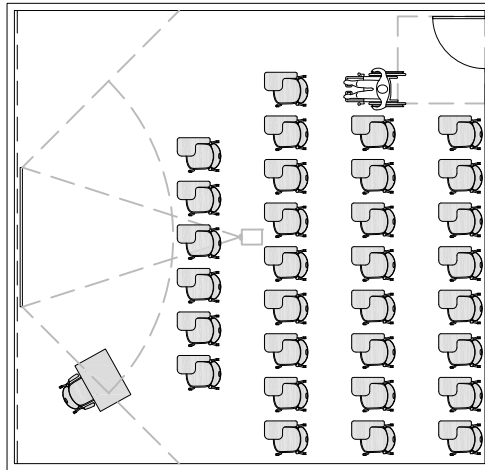

445 ASF / 33 STATIONS = 13.5 ASF/STATION
THEATER SEATING

LECTURE - Tables & Chairs

OCCUPANCY: 21-32

700 ASF / 30 STATIONS = 23.3 ASF/STATION
60" x 24" TABLES

780 ASF / 32 STATIONS = 24.4 ASF/STATION
60" x 30" TABLES

837 ASF / 30 STATIONS = 28 ASF/STATION
60" x 30" TABLES

756 ASF / 30 STATIONS = 25.2 ASF/STATION
60" x 24" TABLES

LECTURE - Tablet Arm Chairs

OCCUPANCY: 21-32

700 ASF / 32 STATIONS = 22 ASF/STATION
TABLET ARM CHAIRS