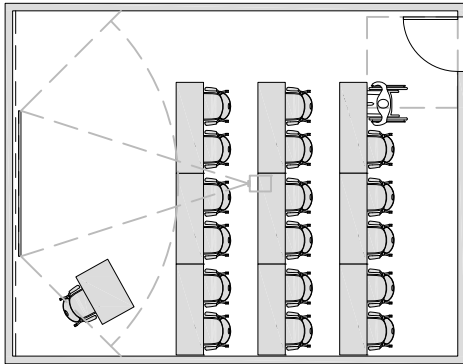

Cornell University

Instructional Space Layout Examples

October, 2016

494 ASF / 18 STATIONS = 27.4 ASF/STATION
60" x 24" TABLES

Table of Contents

Room Size	Page
Occupancy 1 - 20	3
Occupancy 21 - 32	10
Occupancy 33 - 50	17
Occupancy 51 - 100	23
Occupancy 101 - 150	29

LECTURE - Theater Seating

OCCUPANCY: 1-20

300 ASF / 21 STATIONS = 14.3 ASF/STATION
THEATER SEATING

240 ASF / 20 STATIONS = 12 ASF/STATION
THEATER SEATING

LECTURE - Tables & Chairs

OCCUPANCY: 1-20

465 ASF / 18 STATIONS = 26 ASF/STATION
60" x 18" TABLES