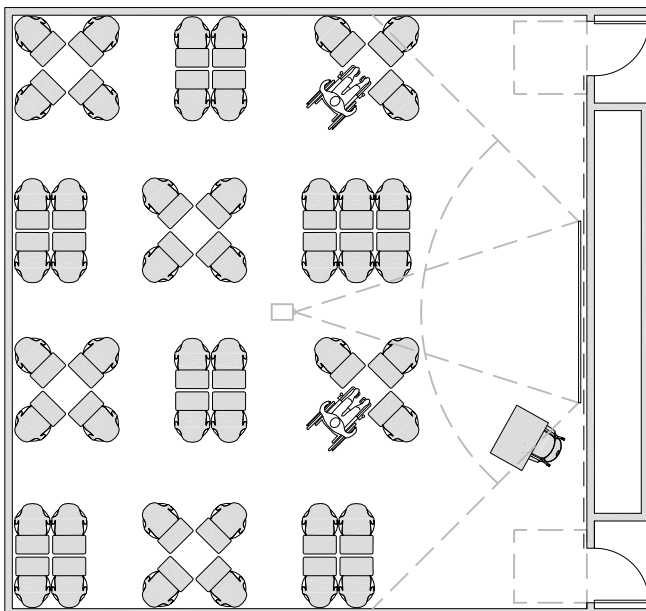

1,020 ASF / 50 STATIONS = 20.4 ASF/STATION
TABLET ARM CHAIRS