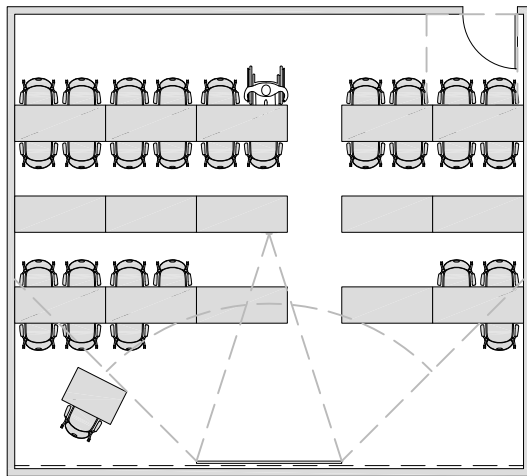

700 ASF / 30 STATIONS = 23.3 ASF/STATION
60" x 24" TABLES