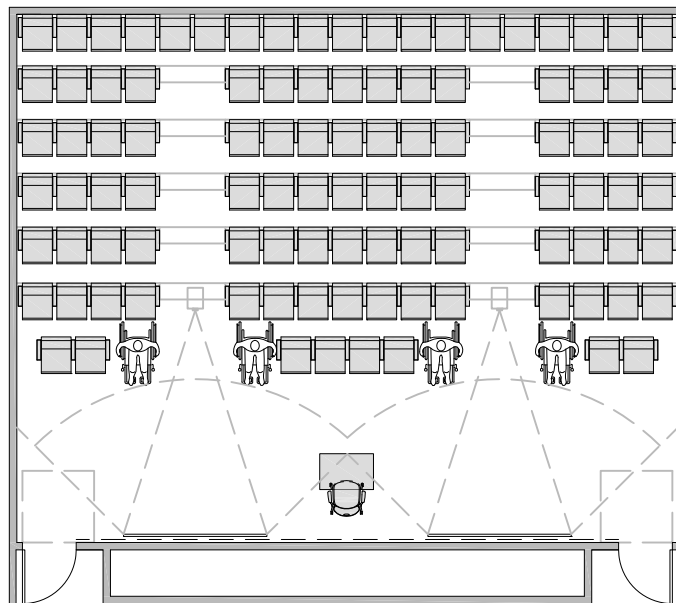

945 ASF / 48 STATIONS = 20 ASF/STATION
TABLET ARM CHAIRS

1,020 ASF / 50 STATIONS = 20.4 ASF/STATION
TABLET ARM CHAIRS

1,065 ASF / 48 STATIONS = 22 ASF/STATION
TABLET ARM CHAIRS (NODE CHAIR)

LECTURE - Theater Seating

OCCUPANCY: 51-100

1,095 ASF / 101 STATIONS = 11 ASF/STATION
THEATER SEATING

1,088 ASF / 106 STATIONS = 10.3 ASF/STATION
THEATER SEATING

LECTURE - Tables & Chairs

OCCUPANCY: 51-100

2,000 ASF / 98 STATIONS = 20.4 ASF/STATION
60" x 24" TABLES